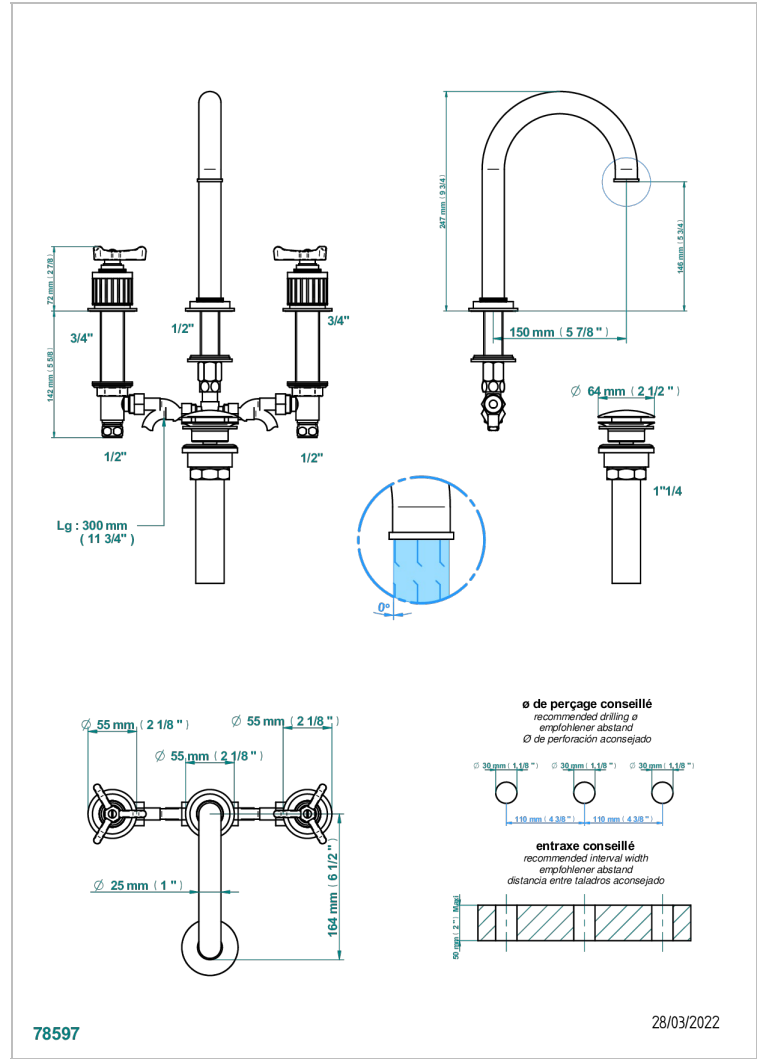

HAMPTONS

G4R-152M/US

Widespread lavatory set, high spout with drain for 1 1/4" + countertop

CHARACTERISTIC

- Hampton
- Widespread lavatory set, high spout with drain for 1 1/4" + countertop

AVAILABLE FINITIONS