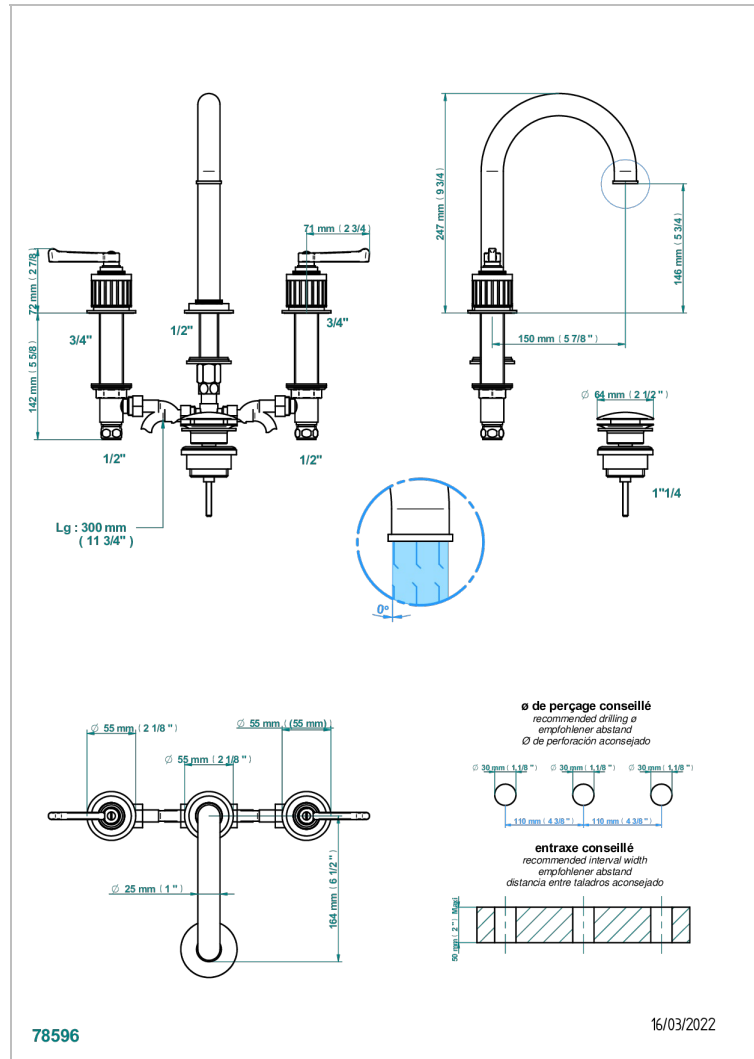

HAMPTONS WITH LEVER HANDLES

G4S-152M

Rim mounted 3-hole basin mixer with waste, for marble high spout

CHARACTERISTIC

- ACS : 18ACCLY393
- NF : NF EN 200 - IA - Chrome

STANDARDS

AVAILABLE FINITIONS

Antique nickel - H28
Black ceram - D30
Blush PVD - H62
Brass color PVD - H49
Brown bronze color PVD - F33
Gold color PVD - H52