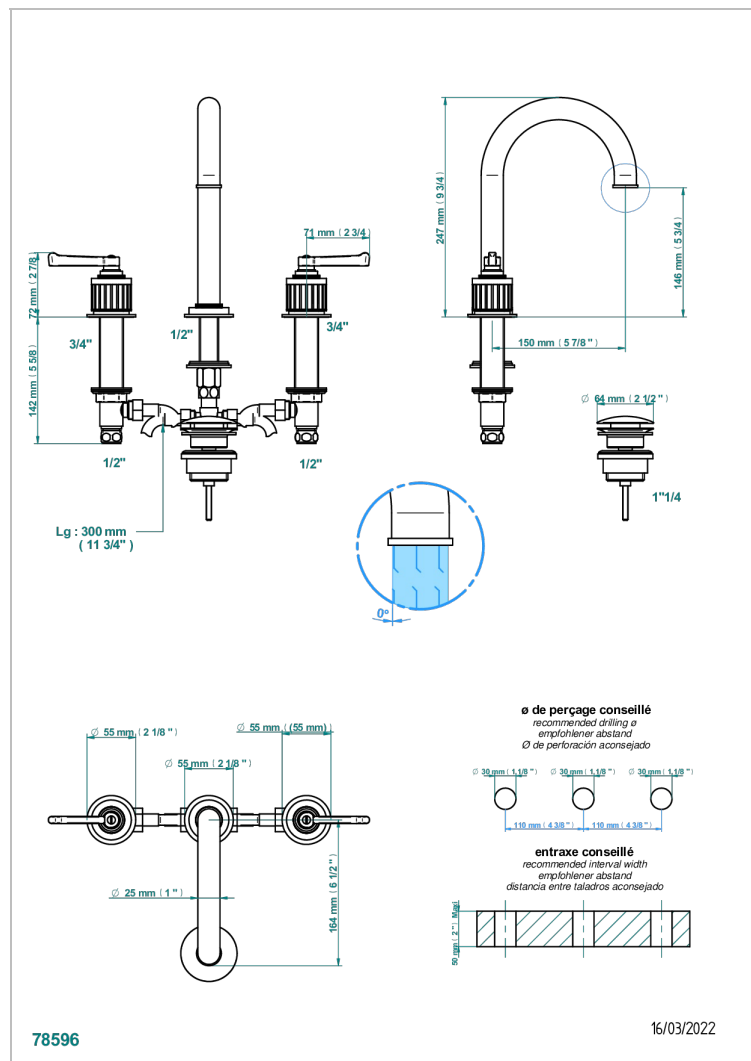

HAMPTONS WITH LEVER HANDLES

G4S-152M

Rim mounted 3-hole basin mixer with waste, for marble high spout

CHARACTERISTIC

- ACS : 18ACCLY393
- NF : NF EN 200 - IA - Chrome

STANDARDS

AVAILABLE FINITIONS

Antique nickel - H28
Black ceram - D30
Blush PVD - H62
Brass color PVD - H49
Brown bronze color PVD - F33
Gold color PVD - H52