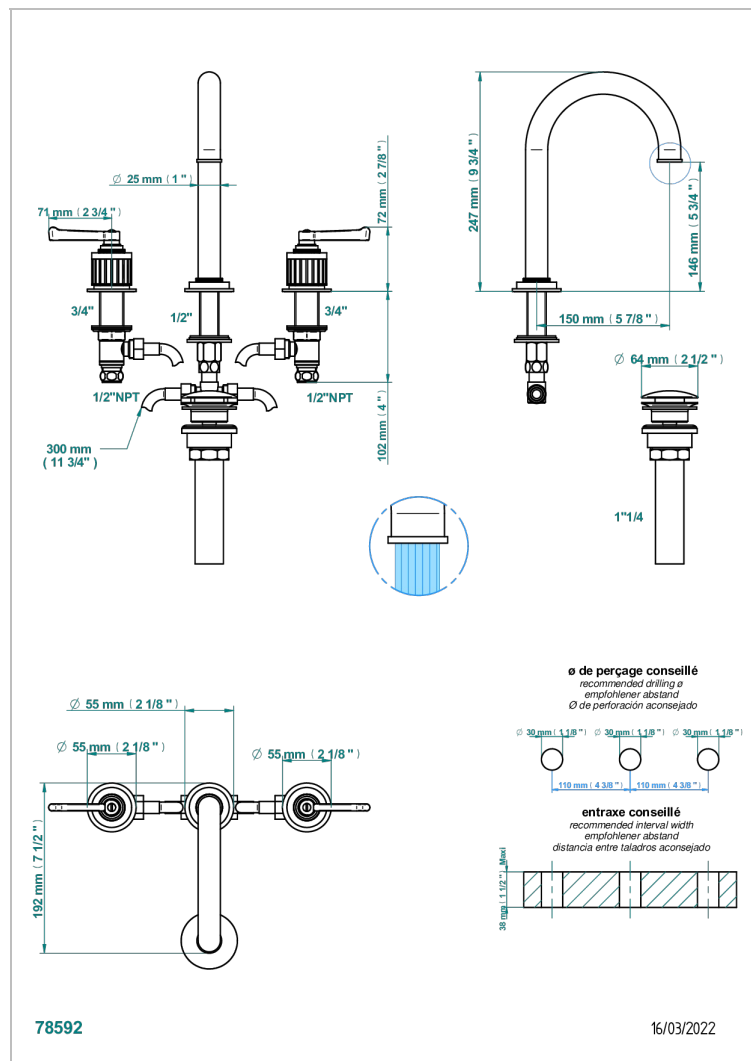

# HAMPTONS WITH LEVER HANDLES

G4S-152/US

Widespread lavatory set, high spout, with drain

## CHARACTERISTIC

- Hamptons with lever handles
- Widespread lavatory set, high spout, with drain