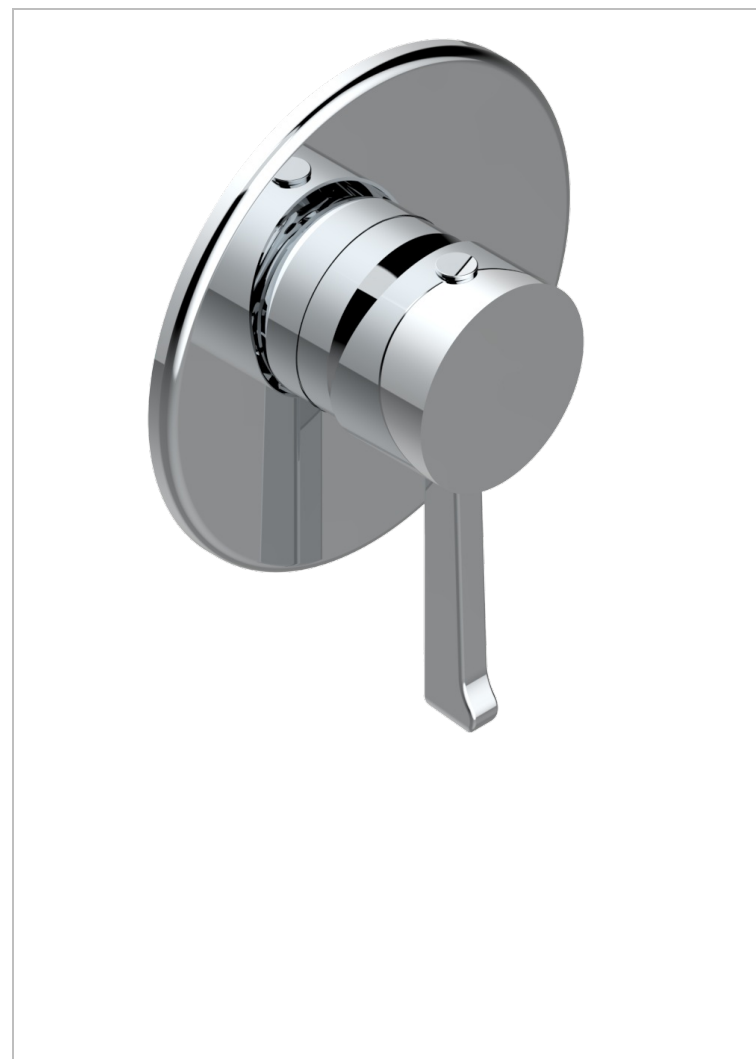

HAMPTONS WITH LEVER HANDLES

G4S-6540B

Wall shower mixer trim

CHARACTERISTIC

- Hamptons with lever handles
- Wall shower mixer trim

RELATED SKU'S

- Ref. G00-6540A/US Built-in part for wall mounted flush fit shower mixer 2 inlets 1/2" -1 outlet 1/2" -US model

AVAILABLE FINITIONS

Black ceram - D30
Blush PVD - H62
Brass color PVD - H49
Brown bronze color PVD - F33
Chrome polished - A02
Copper antique matt, coated - H07

Gold color PVD - H52
Gold mat - F07
Gold polished - F01
Graphite PVD - H64
Light coated bronze - D01
Matt Umber PVD - H67

Matt blush PVD - H60
Matt brass color PVD - H50
Matt brown bronze color PVD - F34
Matt chrome (American satin) - C02
Matt gold color PVD - H53
Matt graphite PVD - H65

Matt nickel (American satin) - C01
Matt nickel color PVD - H56
Natural smoked Brass - A13
Nickel antique / Sovereign - H28
Nickel color PVD - H55
Nickel polished - B01

Soft gold - F30
Soft matt gold - F31
Umber PVD - H66