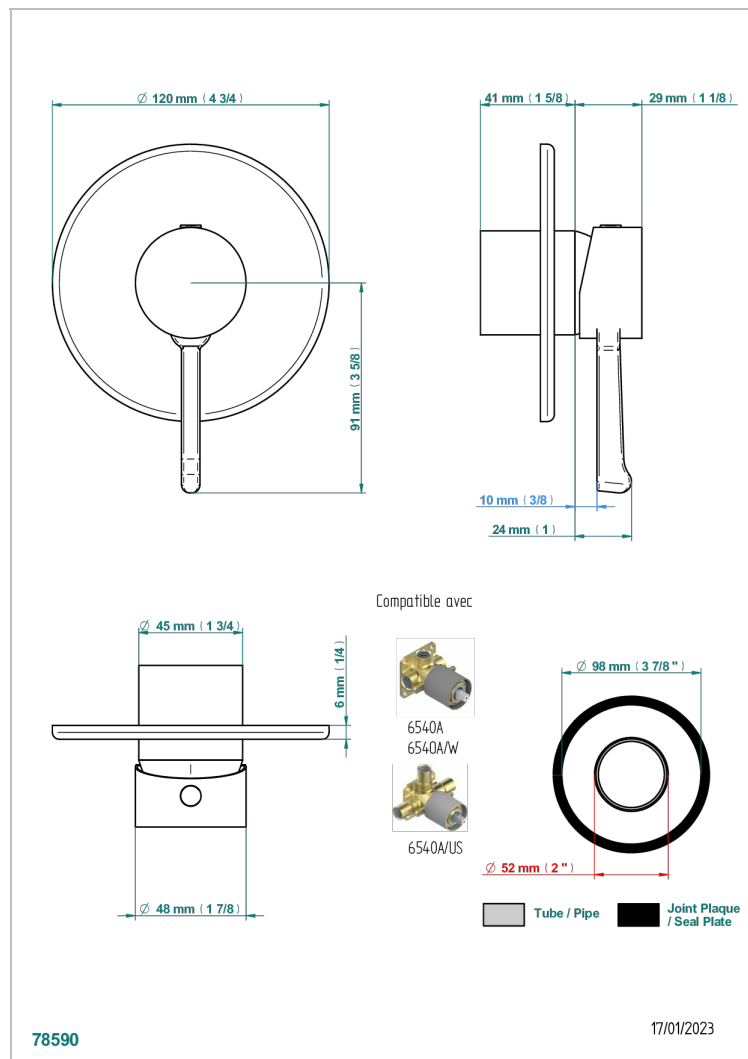

HAMPTONS WITH LEVER HANDLES

G4S-6540B

Wall shower mixer trim

CHARACTERISTIC

- Hamptons with lever handles
- Wall shower mixer trim

RELATED SKU'S

- Ref. G00-6540A/US Built-in part for wall mounted flush fit shower mixer 2 inlets 1/2" -1 outlet 1/2" -US model