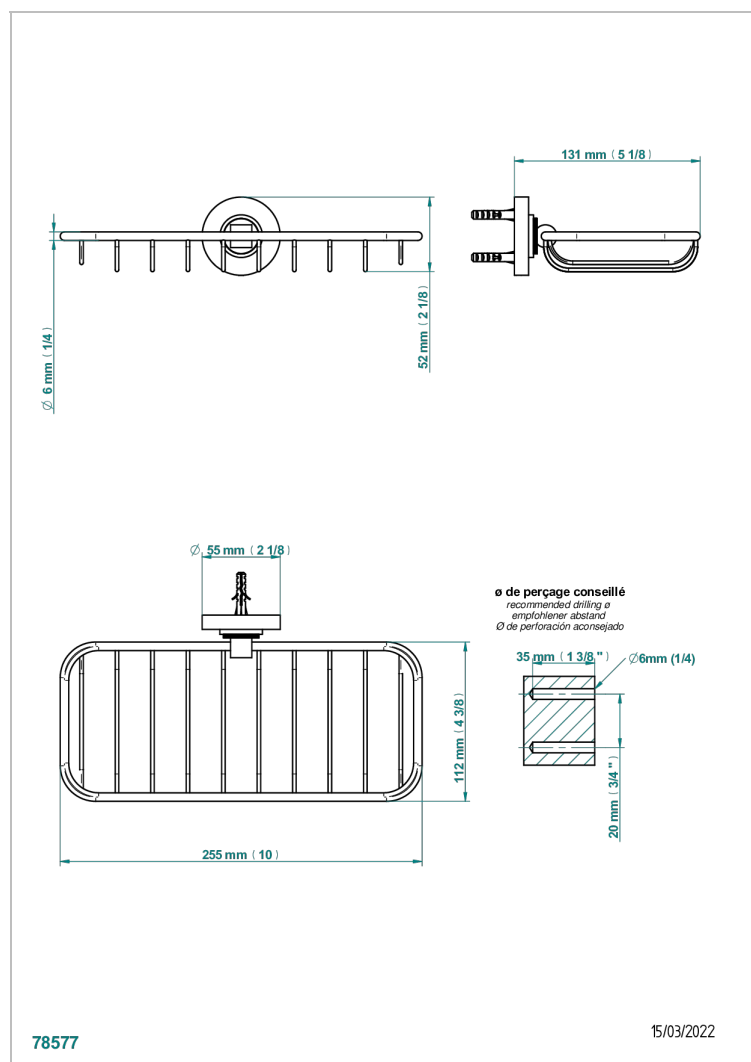

HAMPTONS WITH LEVER HANDLES

G4S-620A

Soap basket, wall mounted 10" x 4"3/8

CHARACTERISTIC

- Hamptons with lever handles
- Soap basket, wall mounted 10" x 4"3/8

AVAILABLE FINITIONS

Black ceram - D30
Blush PVD - H62
Brass color PVD - H49
Brown bronze color PVD - F33
Chrome polished - A02
Copper antique matt, coated - H07