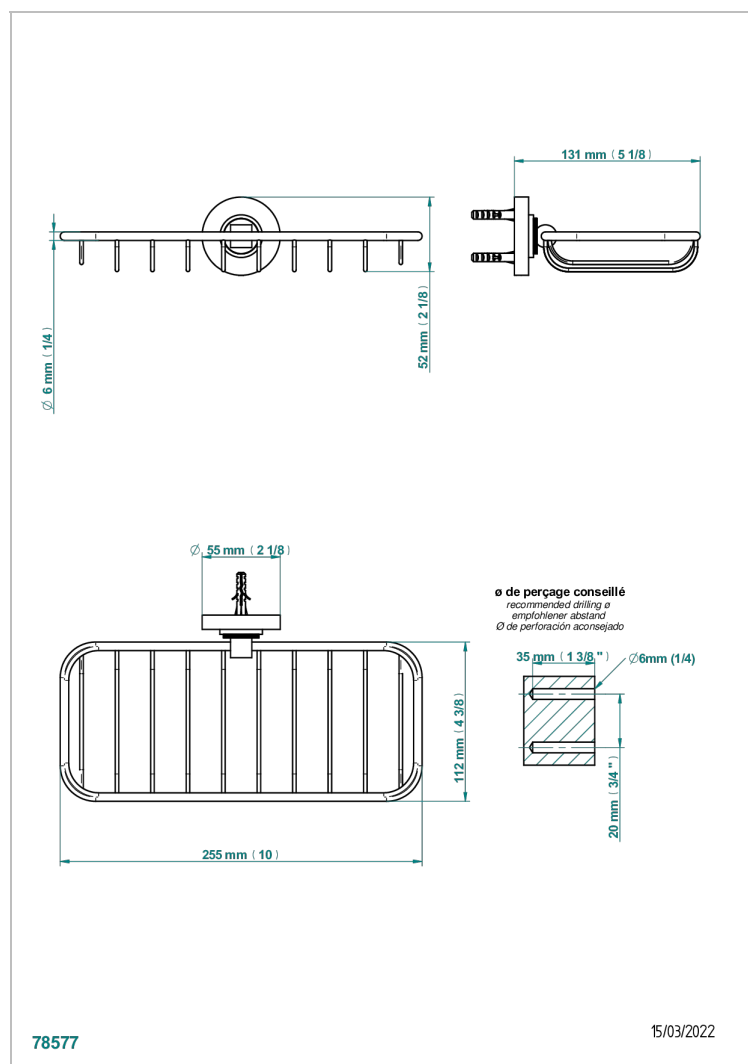

HAMPTONS WITH LEVER HANDLES

G4S-620A

Net soap dish

78577

15/03/2022

CHARACTERISTIC

- Hamptons with lever handles
- Net soap dish

AVAILABLE FINITIONS