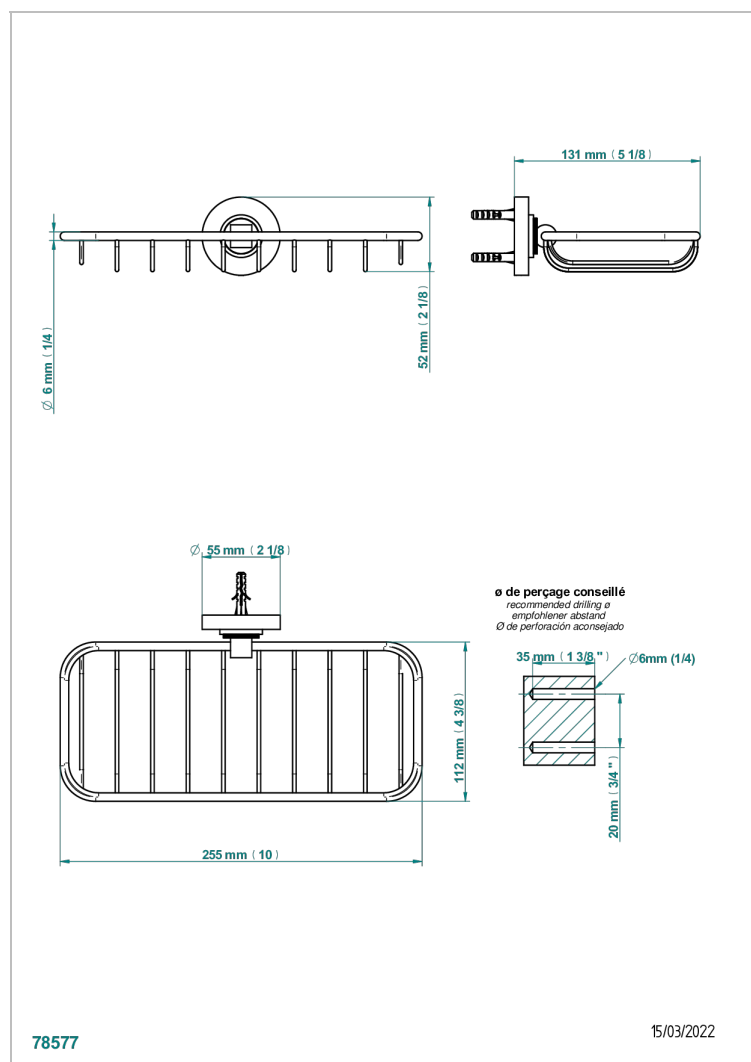

HAMPTONS WITH LEVER HANDLES

G4S-620A

Net soap dish

78577

15/03/2022

CHARACTERISTIC

- Hamptons with lever handles
- Net soap dish

AVAILABLE FINITIONS