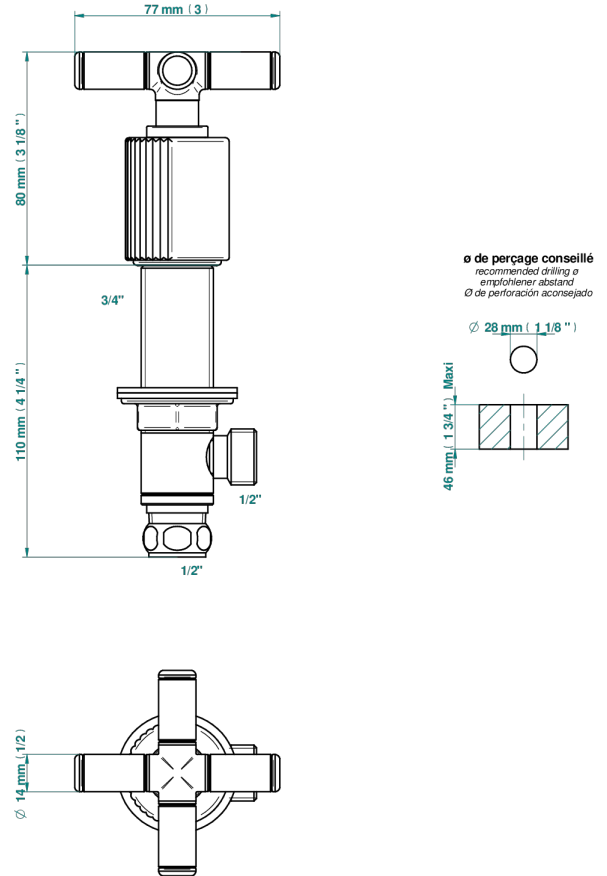

# ESTRELA METAL INLAYS

U3L-35

Rim mounted 1/2" valve

78555

06/04/2022

## CHARACTERISTIC

- Estrela Metal inlays
- Rim mounted 1/2" valve