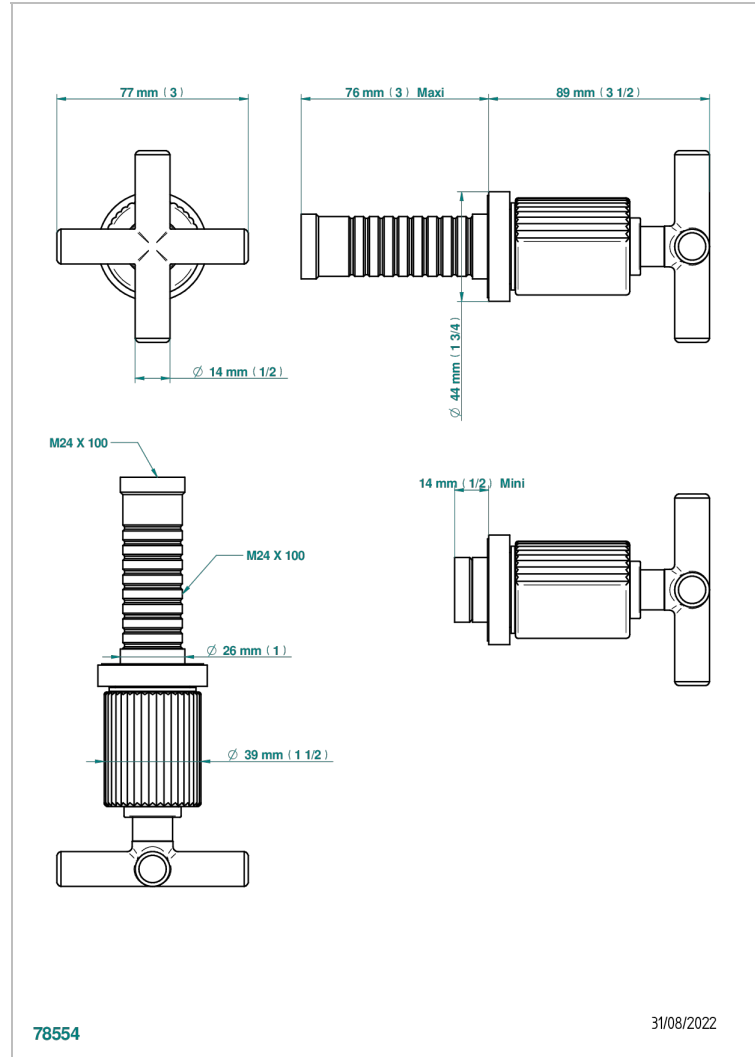

Trim only for wall valve 1/2" ref.30/CA & 30/HA and 3/4" ref.32/CA & 32/HA and diverter ref.50/4VMA

78554

31/08/2022

### CHARACTERISTIC

- Estrela
- Trim only for wall valve 1/2" ref.30/CA & 30/HA and 3/4" ref.32/CA & 32/HA and diverter ref.50/4VMA

### RELATED SKU'S

- Ref. G00-30/CA Wall mounted 1/2" valve body with ceramic head, 1/4 turn left - no trim
- Ref. G00-30/HA Wall mounted 1/2" valve body with ceramic head, 1/4 turn right
- Ref. G00-32/CA Wall mounted 3/4" valve with ceramic head, 1/4 turn left - no trim
- Ref. G00-32/HA Wall mounted 3/4" valve body with ceramic head, 1/4 turn right - no trim