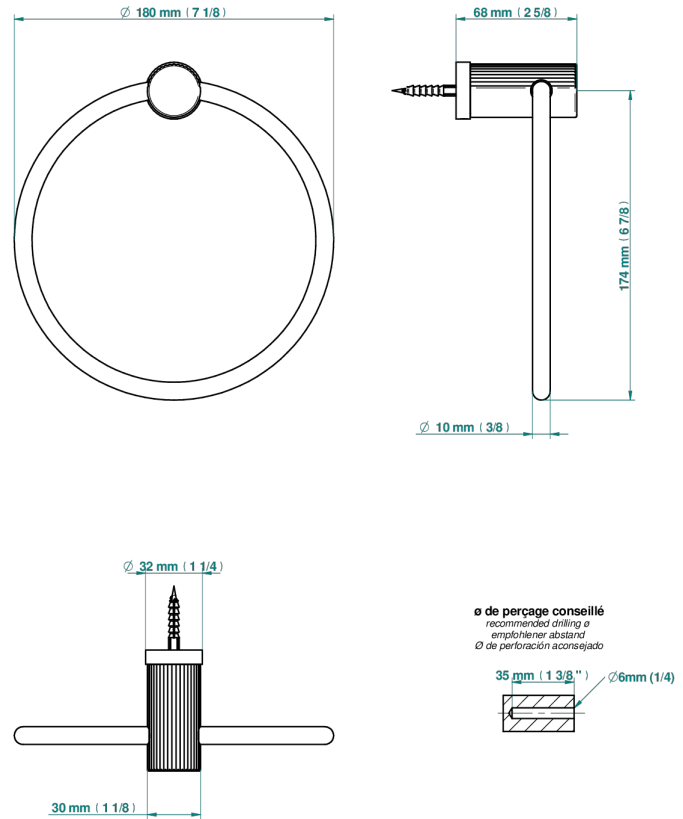

ESTRELA METAL INLAYS

U3L-504N

Towel ring

THG[®]
PARIS

78525

18/07/2022

CHARACTERISTIC

- Estrela Metal inlays
- Towel ring