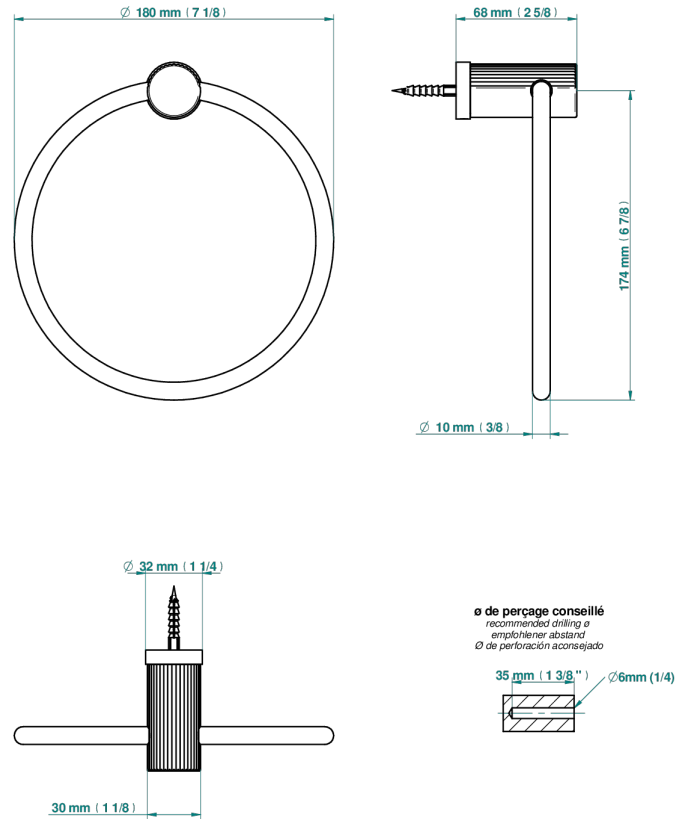

ESTRELA METAL INLAYS

U3L-504N

Single towel ring

THG[®]
PARIS

78525

18/07/2022

CHARACTERISTIC

- Estrela Metal inlays
- Single towel ring