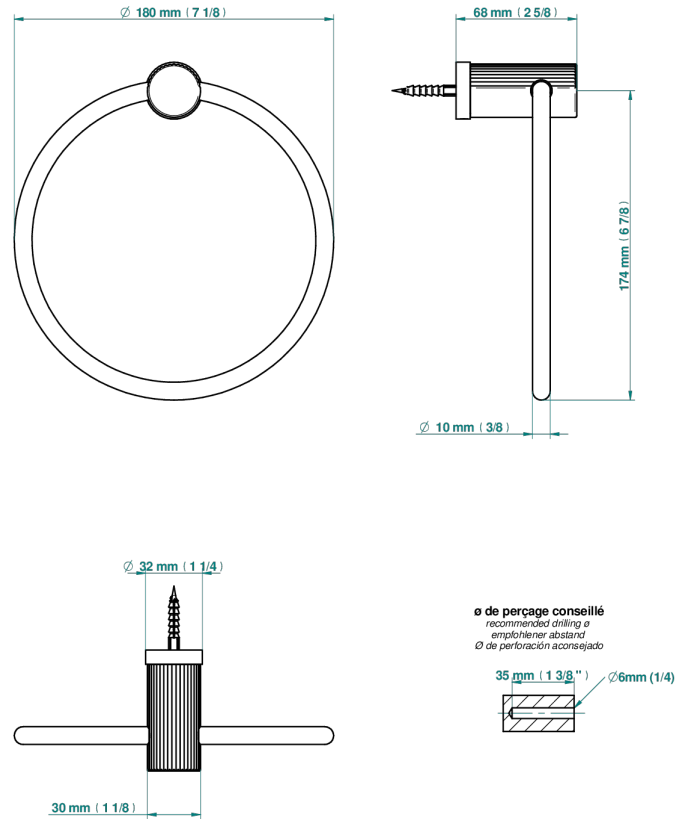

# ESTRELA METAL INLAYS

U3L-504N

Single towel ring

THG<sup>®</sup>  
PARIS

78525

18/07/2022

## CHARACTERISTIC

- Estrela Metal inlays
- Single towel ring