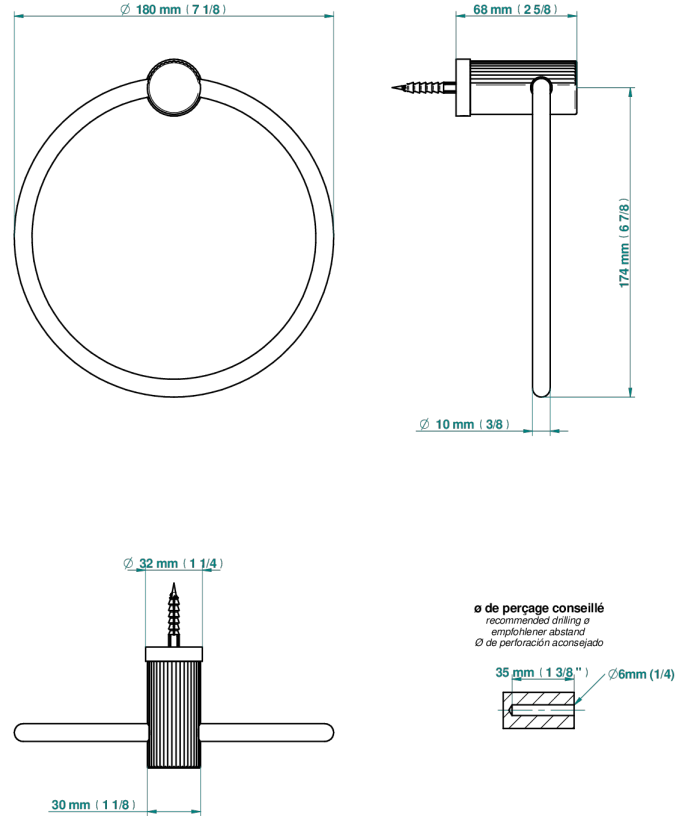

# ESTRELA METAL INLAYS

U3L-504N

Single towel ring

THG<sup>®</sup>  
PARIS

78525

18/07/2022

## CHARACTERISTIC

- Estrela Metal inlays
- Single towel ring