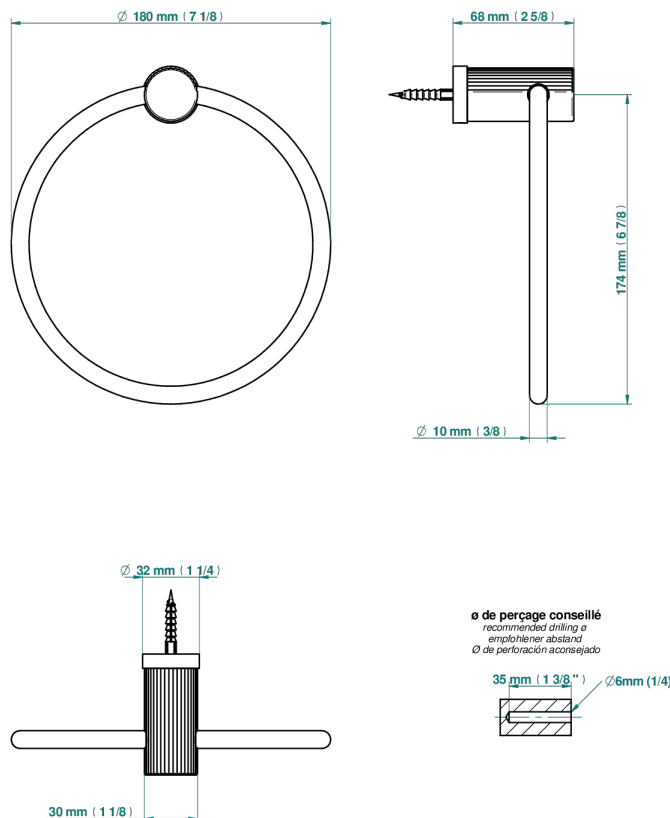

ESTRELA WITH LEVER HANDLES

U3K-504N

Towel ring

THG[®]
PARIS

78525

18/07/2022

CHARACTERISTIC

- Estrela with lever handles
- Towel ring