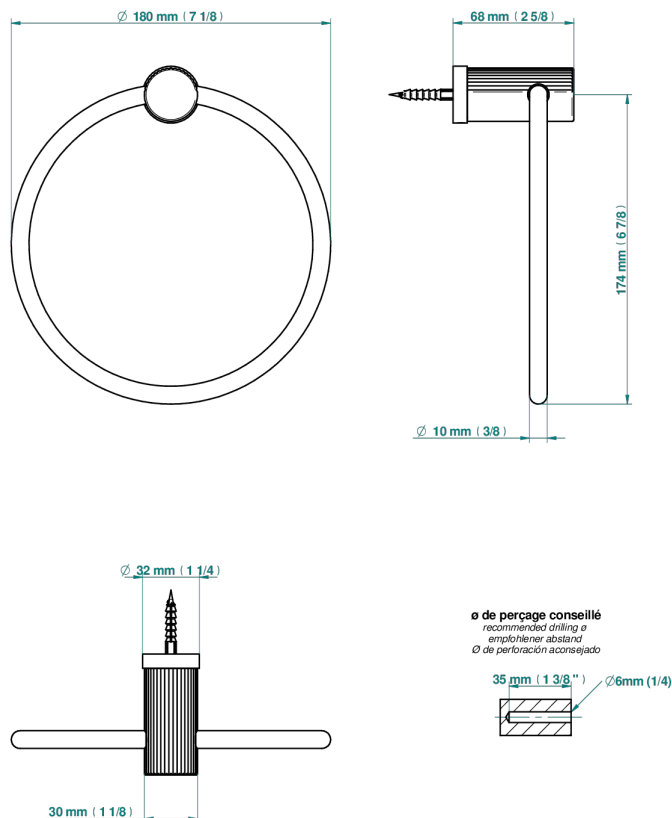

ESTRELA WITH LEVER

U3K-504N

Single towel ring

THG[®]
PARIS

78525

18/07/2022

CHARACTERISTIC

- Estrela with lever
- Single towel ring