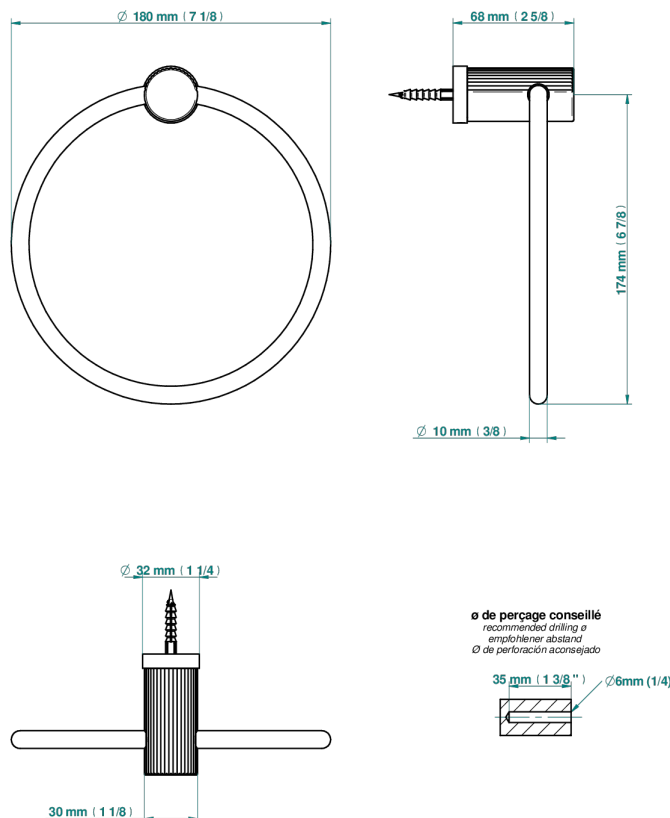

# ESTRELA WITH LEVER

U3K-504N

Single towel ring

THG<sup>®</sup>  
PARIS

78525

18/07/2022

## CHARACTERISTIC

- Estrela with lever
- Single towel ring