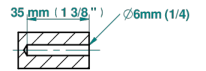

78525

18/07/2022

EIGENSCHAFTEN

- Estrela
- Handtuchring

VERFÜGBARE OBERFLÄCHEN

Altnickel - H28
Blassgold - F30
Blassgold matt unlackiert - F31
Chrom - A02
Chrom matt - C02
Gold - F01

Gold matt - F07
Mattschwarz keramik - D30
Natural smoked Brass - A13
Nickel matt - C01
Pvd blush - H62
Pvd blush matt - H60

Pvd bronze braun - F33
Pvd bronze braun matt - F34
Pvd gold - H52
Pvd gold matt - H53
Pvd graphite - H64
Pvd graphite matt - H65

Pvd messing - H49
Pvd messing matt - H50
Pvd nickel - H55
Pvd nickel matt - H56
Pvd umber - H66
Pvd umber matt - H67

Silbernickel - B01