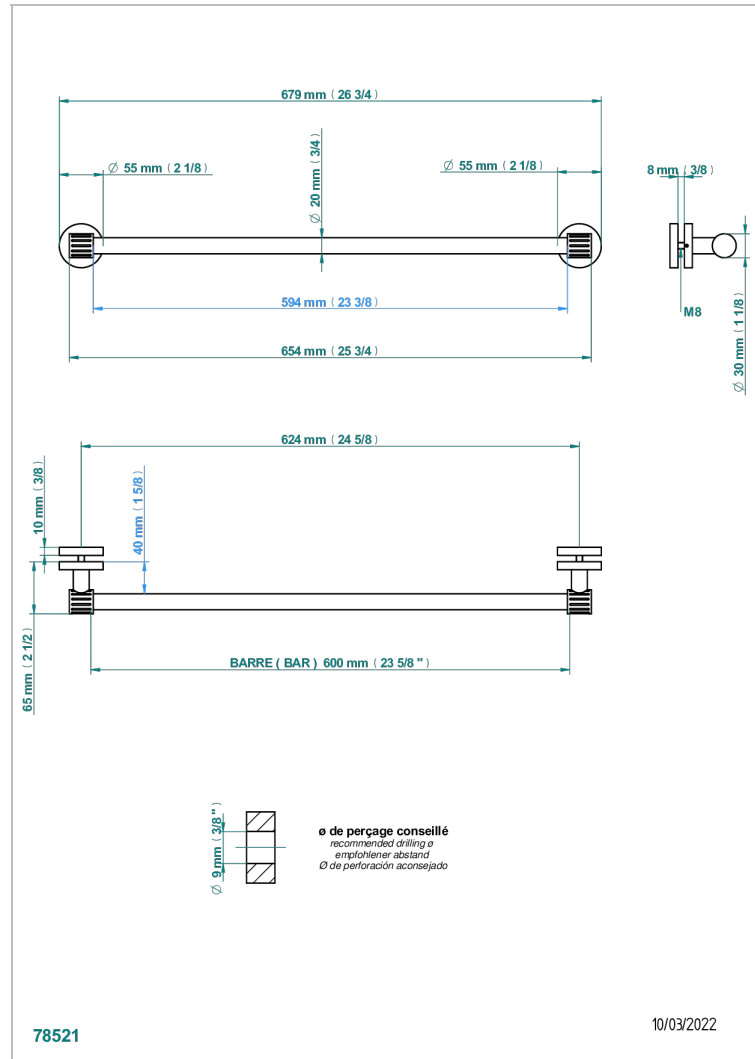

Towel rail with one rail 27.5' (can be cut) to install on a glass door with 2 escutcheons on the other side

CHARACTERISTIC

- Hampton
- Towel rail with one rail 27.5' (can be cut) to install on a glass door with 2 escutcheons on the other side