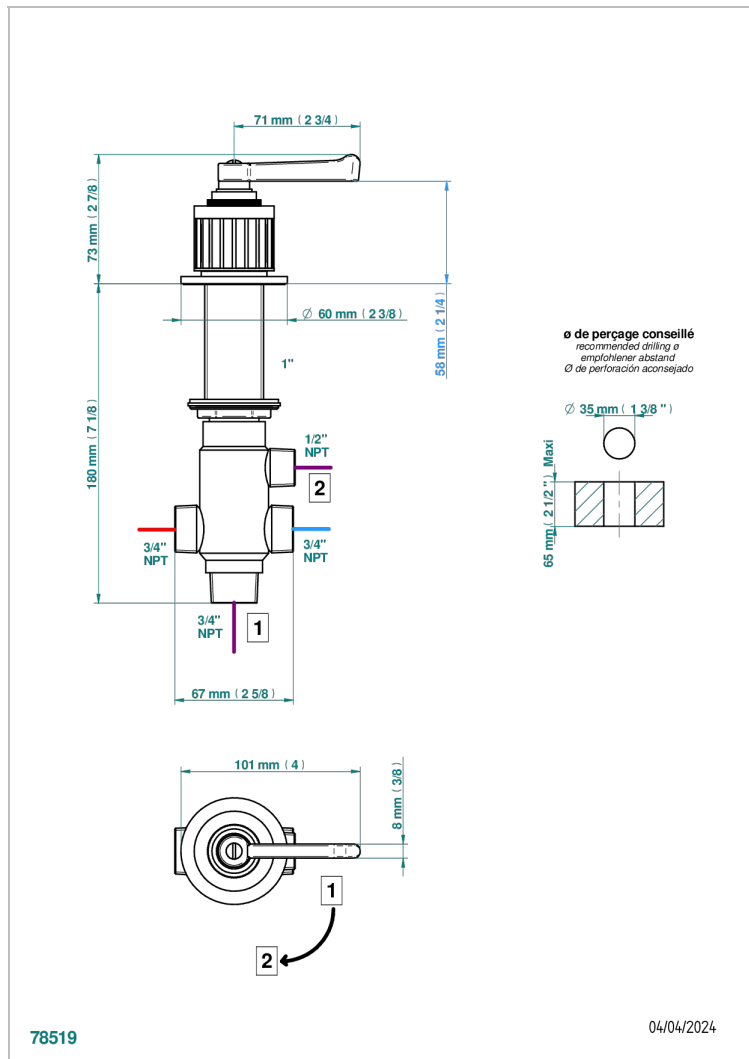

HAMPTONS WITH LEVER HANDLES

G4S-504VGUS

2-function deck diverter with trim

CHARACTERISTIC

- Hamptons with lever handles
- 2-function deck diverter with trim

AVAILABLE FINITIONS

Black ceram - D30
Blush PVD - H62
Brass color PVD - H49
Brown bronze color PVD - F33
Chrome polished - A02
Copper antique matt, coated - H07