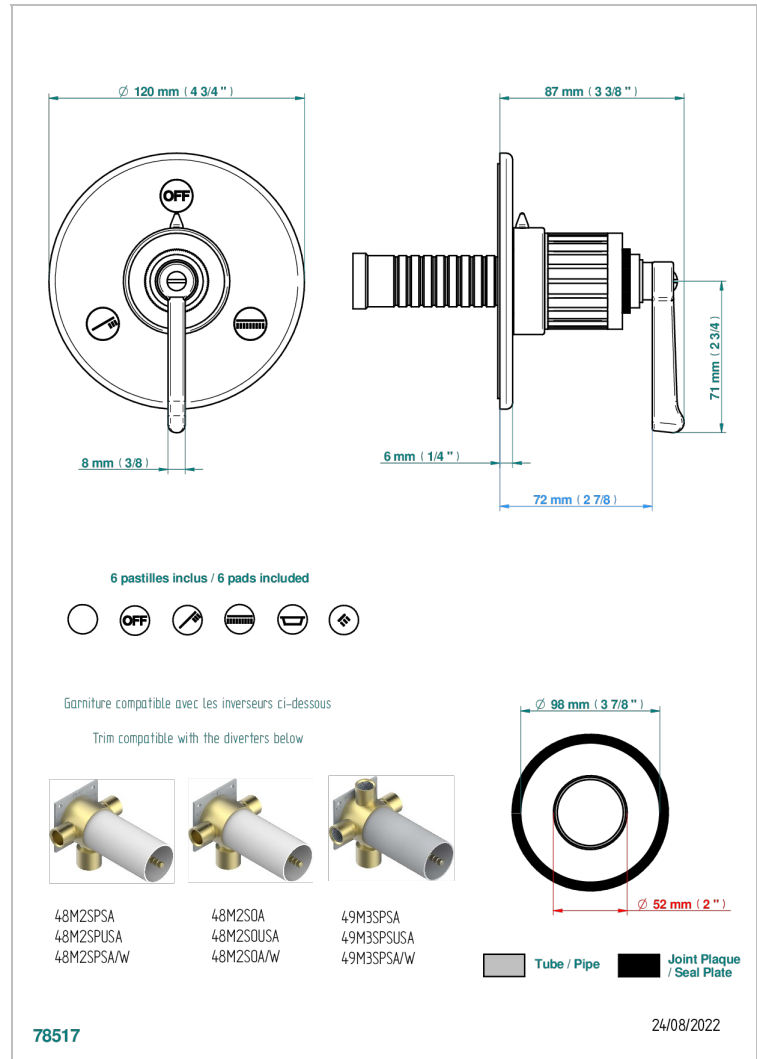

# HAMPTONS WITH LEVER HANDLES

G4S-48M2SB

Trim for wall mounted diverter - 2 ways ref.48M2 & 3 ways ref.49M3

## CHARACTERISTIC

- Hamptons with lever handles
- Trim for wall mounted diverter - 2 ways ref.48M2 & 3 ways ref.49M3

## RELATED SKU'S

- Ref. G00-48M2SOUSA Wall mounted 3-way diverter with ceramic cartridge for concealed installation- 1 inlet 3/4" and 2 outlets 1/2" without shared ports no stop position - no trim
- Ref. G00-48M2SPSUSA Wall mounted 3-way diverter with ceramic cartridge for concealed installation- 1 inlet 3/4" and 2 outlets 1/2" with positive top, no shared ports - no trim
- Ref. G00-49M3SPSUSA Wall mounted 4-way diverter with ceramic cartridge for concealed installation- 1 inlet 3/4" and 3 outlets 1/2" with positive top, no shared ports - no trim