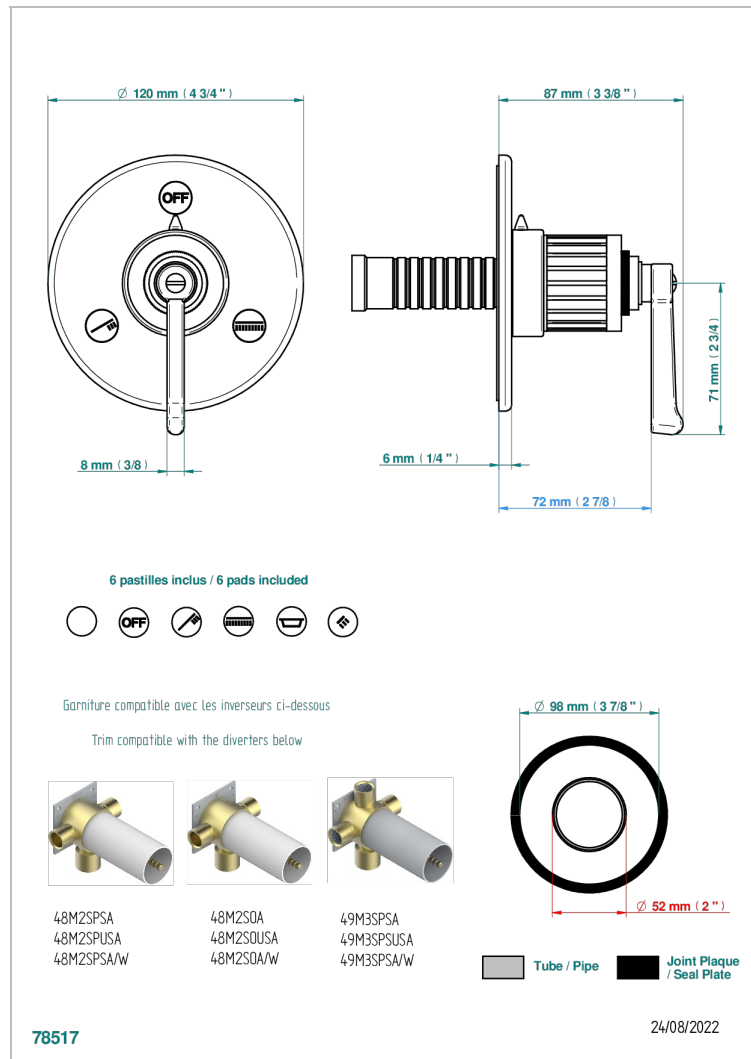

# HAMPTONS WITH LEVER HANDLES

G4S-48M2SB

Trim for wall mounted diverter, 2 ways - ref. 48M2 and 3 ways - ref. 49M3

## CHARACTERISTIC

- Hamptons with lever handles
- Trim for wall mounted diverter, 2 ways - ref. 48M2 and 3 ways - ref. 49M3

## RELATED SKU'S

- Ref. G00-48M2SOA Wall mounted 3-way diverter with ceramic cartridge for concealed installation- 1 inlet 3/4" and 2 outlets 1/2" without stop position, without trim
- Ref. G00-48M2SPSA Wall mounted 3-way diverter with ceramic cartridge for concealed installation, 1 inlet 3/4" and 2 outlets 1/2" with stop position, without trim
- Ref. G00-49M3SPSA Wall mounted 4-way diverter with ceramic cartridge for concealed installation- 1 inlet 3/4" and 3 outlets 1/2" with stop position, without trim