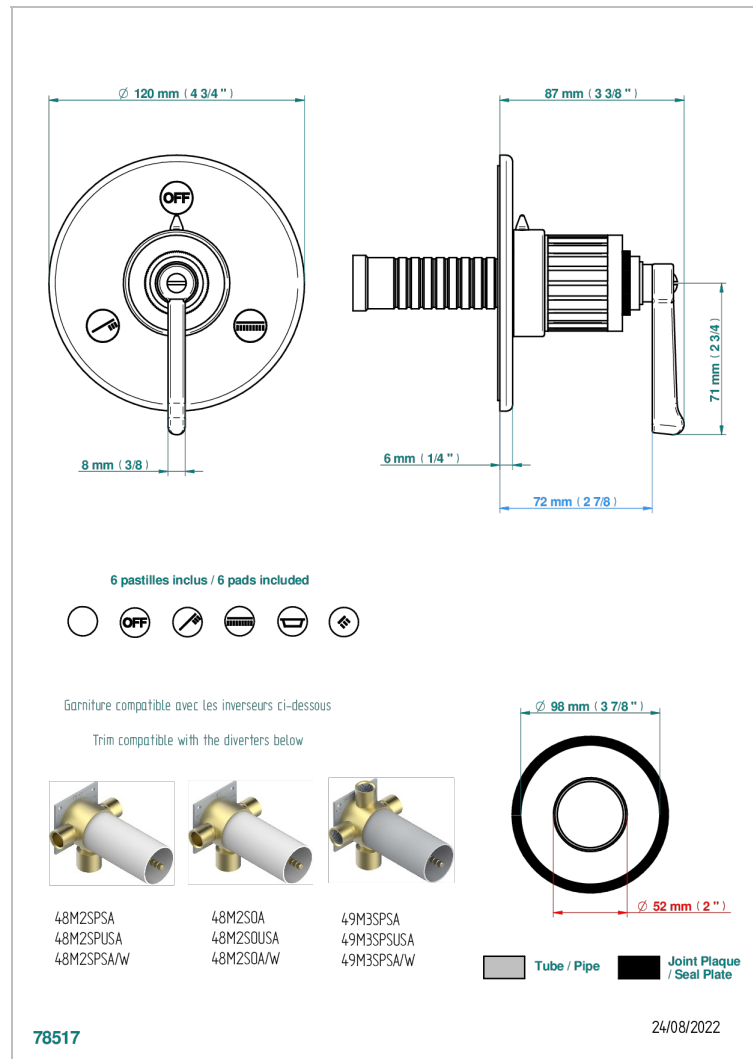

# HAMPTONS WITH LEVER HANDLES

G4S-48M2SB

Trim for wall mounted diverter, 2 ways - ref. 48M2 and 3 ways - ref. 49M3

## ХАРАКТЕРИСТИКИ

- Hamptons with lever handles
- Trim for wall mounted diverter, 2 ways - ref. 48M2 and 3 ways - ref. 49M3

## СВЯЗАННЫЕ ТОВАРНЫЕ ПОЗИЦИИ

- Ref. G00-48M2SOA Wall mounted 3-way diverter with ceramic cartridge for concealed installation- 1 inlet 3/4" and 2 outlets 1/2" without stop position, without trim
- Ref. G00-48M2SPSA Wall mounted 3-way diverter with ceramic cartridge for concealed installation, 1 inlet 3/4" and 2 outlets 1/2" with stop position, without trim
- Ref. G00-49M3SPSA Wall mounted 4-way diverter with ceramic cartridge for concealed installation- 1 inlet 3/4" and 3 outlets 1/2" with stop position, without trim