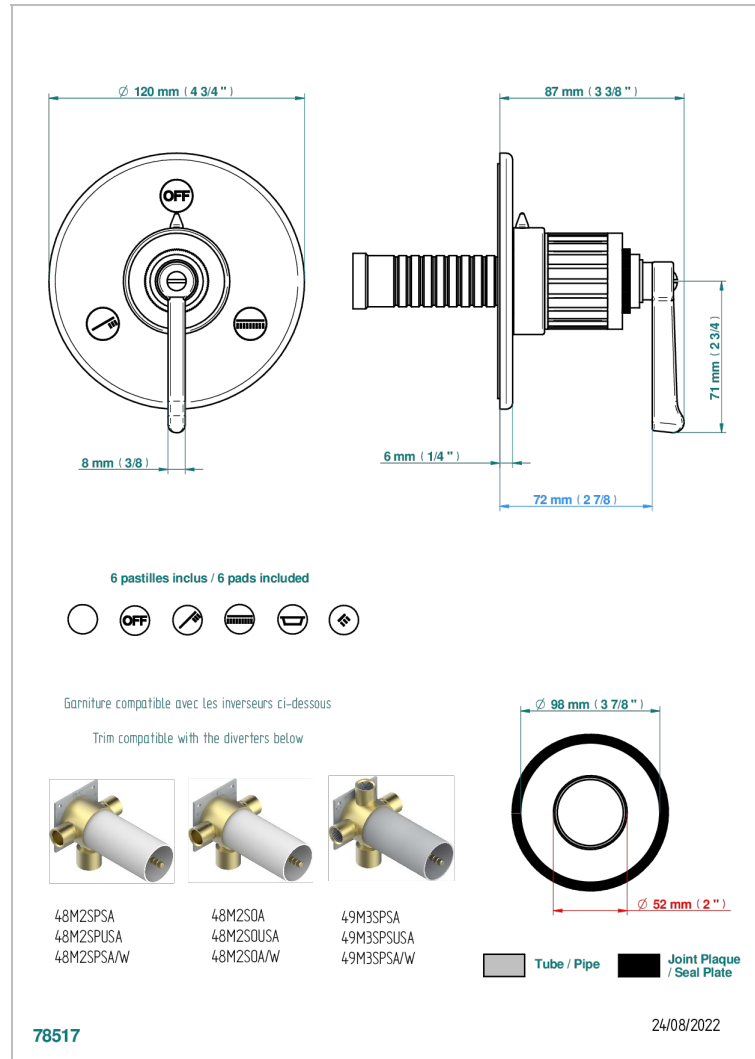

HAMPTONS WITH LEVER HANDLES

G4S-48M2SB

Trim for wall mounted diverter, 2 ways - ref. 48M2 and 3 ways - ref. 49M3

CHARACTERISTIC

- Hamptons with lever handles
- Trim for wall mounted diverter, 2 ways - ref. 48M2 and 3 ways - ref. 49M3

RELATED SKU'S

- Ref. G00-48M2SOA Wall mounted 3-way diverter with ceramic cartridge for concealed installation- 1 inlet 3/4" and 2 outlets 1/2" without stop position, without trim
- Ref. G00-48M2SPSA Wall mounted 3-way diverter with ceramic cartridge for concealed installation, 1 inlet 3/4" and 2 outlets 1/2" with stop position, without trim
- Ref. G00-49M3SPSA Wall mounted 4-way diverter with ceramic cartridge for concealed installation- 1 inlet 3/4" and 3 outlets 1/2" with stop position, without trim