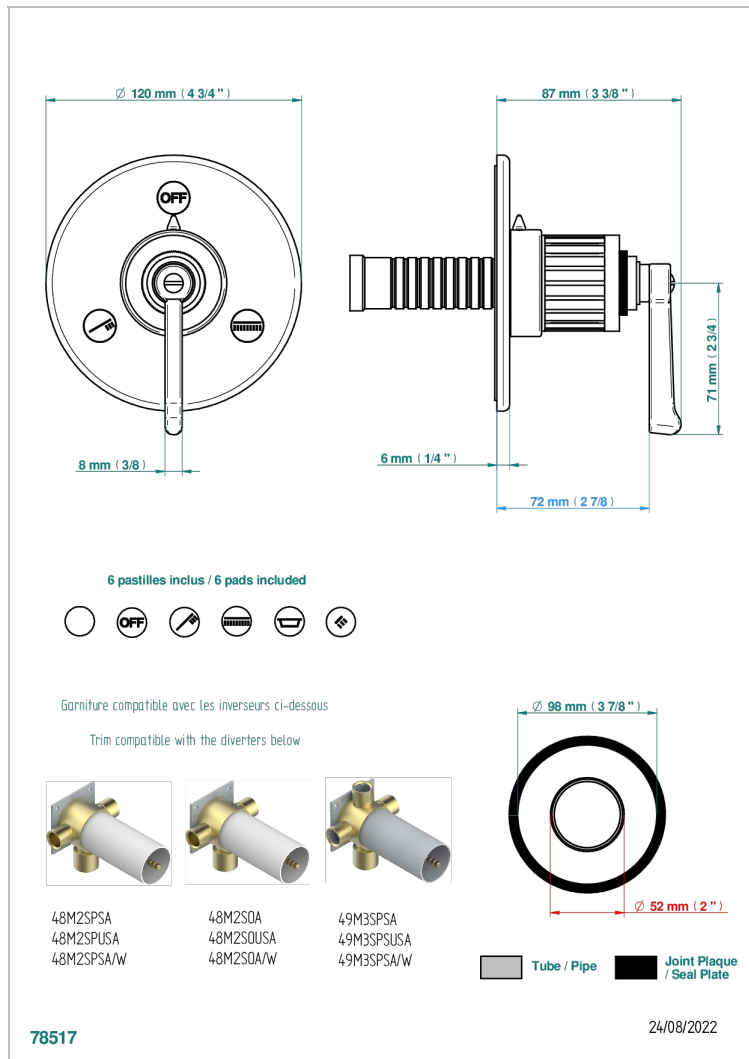

# HAMPTONS WITH LEVER HANDLES

G4S-48M2SB

Trim for wall mounted diverter, 2 ways - ref. 48M2 and 3 ways - ref. 49M3

## 特色

- Hamptons with lever handles
- Trim for wall mounted diverter, 2 ways - ref. 48M2 and 3 ways - ref. 49M3

## 相关的SKU

- Ref. G00-48M2SOA Wall mounted 3-way diverter with ceramic cartridge for concealed installation- 1 inlet 3/4" and 2 outlets 1/2" without stop position, without trim
- Ref. G00-48M2SPSA Wall mounted 3-way diverter with ceramic cartridge for concealed installation, 1 inlet 3/4" and 2 outlets 1/2" with stop position, without trim
- Ref. G00-49M3SPSA Wall mounted 4-way diverter with ceramic cartridge for concealed installation- 1 inlet 3/4" and 3 outlets 1/2" with stop position, without trim