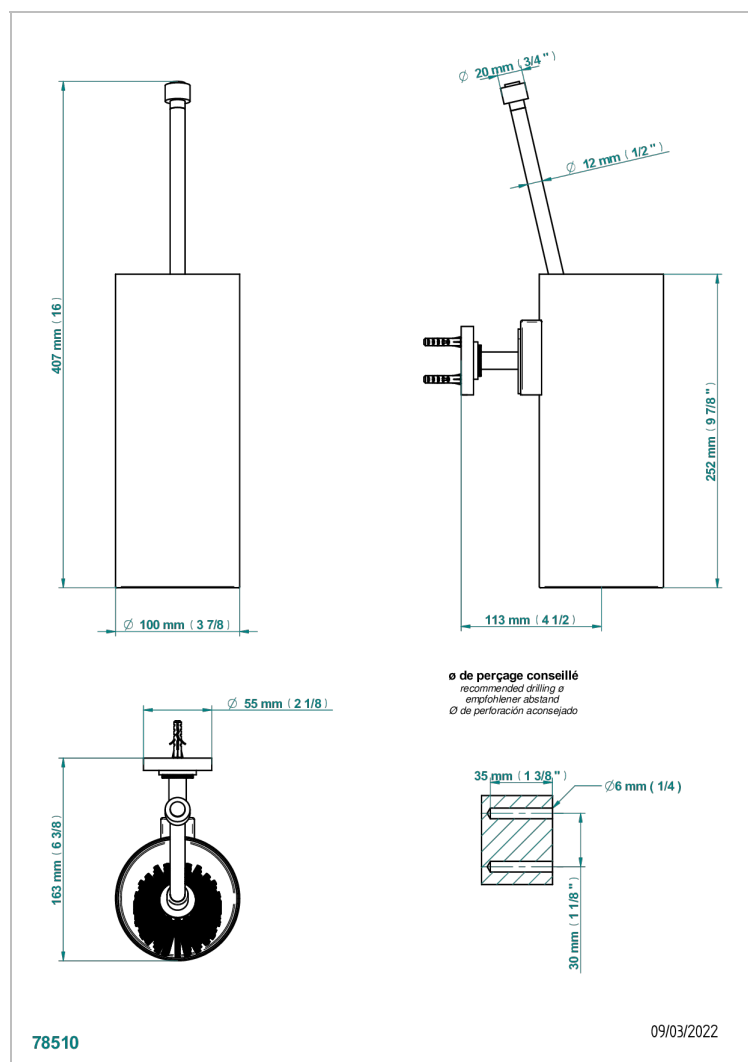

HAMPTONS WITH LEVER HANDLES

G4S-4720

Wall mounted toilet brush holder

CHARACTERISTIC

- Hamptons with lever handles
- Wall mounted toilet brush holder

AVAILABLE FINITIONS

Black ceram - D30
Blush PVD - H62
Brass color PVD - H49
Brown bronze color PVD - F33
Chrome polished - A02
Copper antique matt, coated - H07