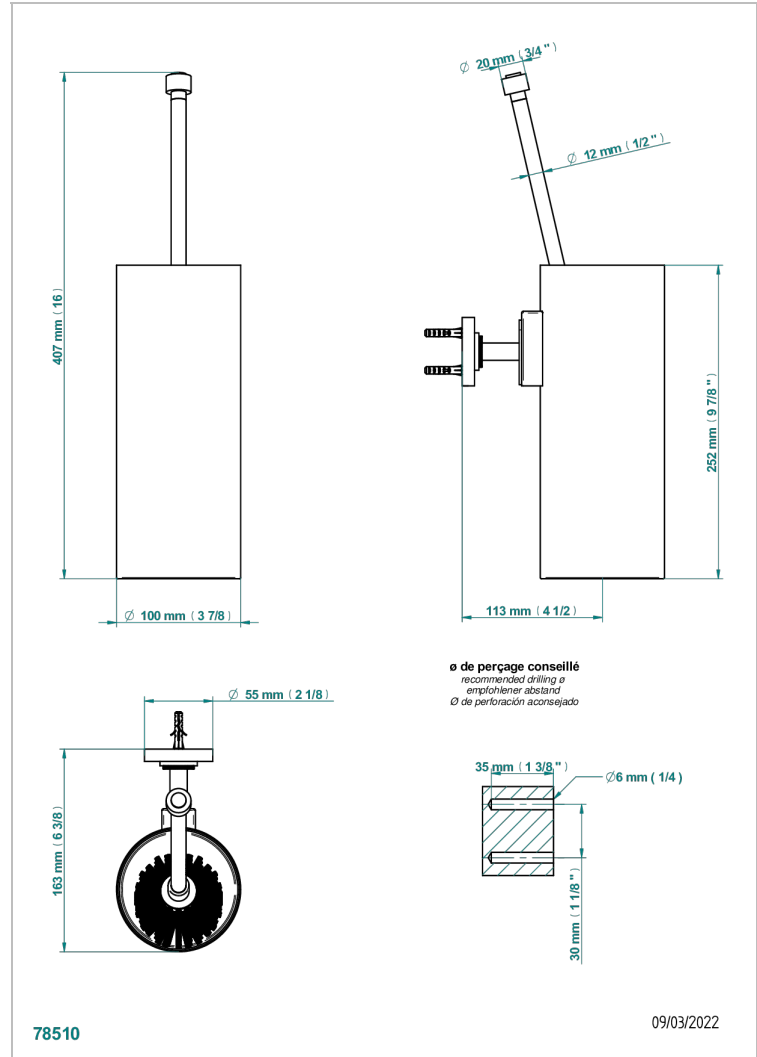

HAMPTONS WITH LEVER HANDLES

G4S-4720

Wall mounted WC brush and holder, all metal

CHARACTERISTIC

- Hamptons with lever handles
- Wall mounted WC brush and holder, all metal

AVAILABLE FINITIONS

Antique nickel - H28
Black ceram - D30
Blush PVD - H62
Brass color PVD - H49
Brown bronze color PVD - F33
Gold color PVD - H52