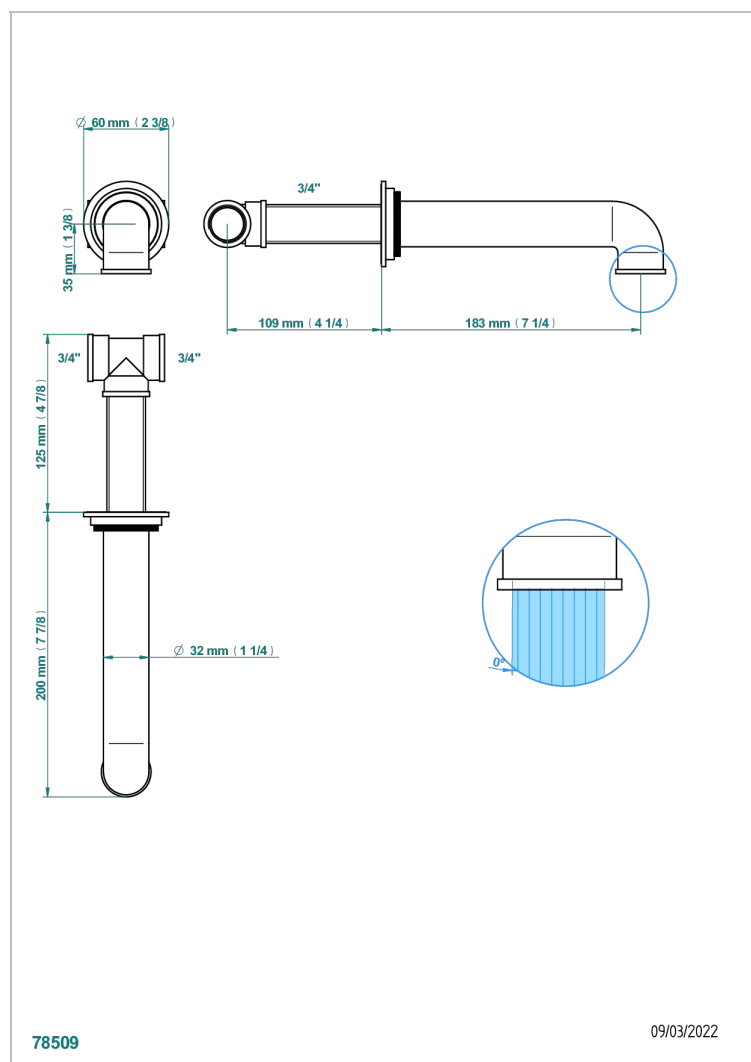

# HAMPTONS WITH LEVER HANDLES

G4S-22G

Wall mounted bath spout, goliath

## CHARACTERISTIC

- Hamptons with lever handles
- Wall mounted bath spout, goliath