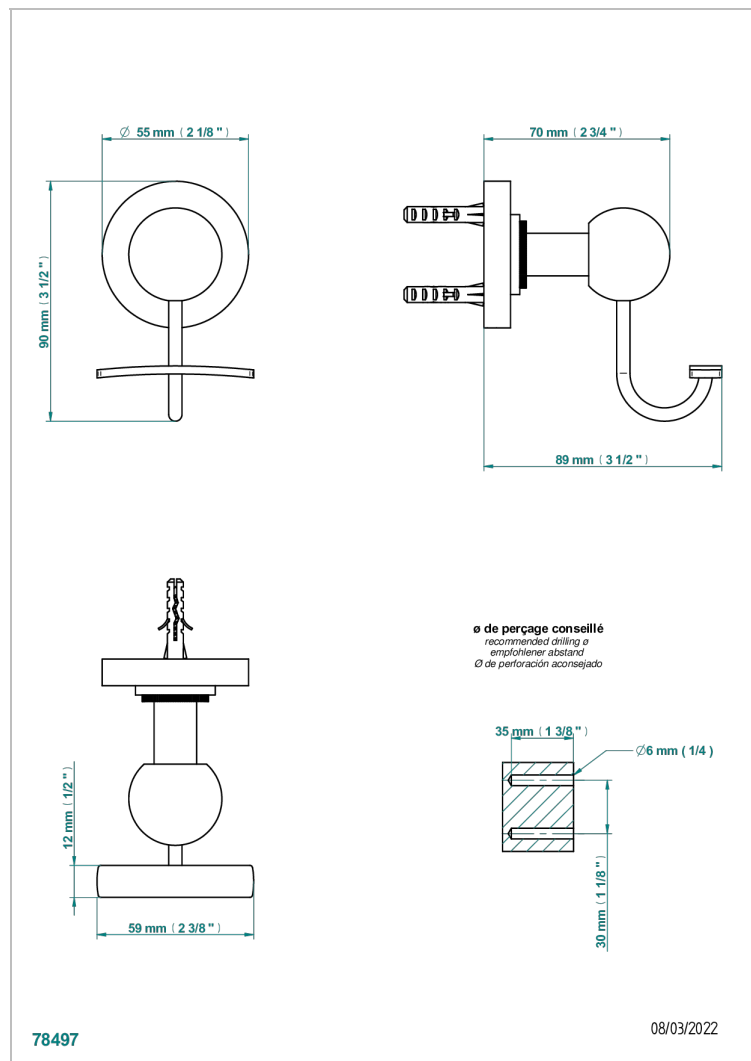

HAMPTONS WITH LEVER HANDLES

G4S-510

Robe hook

CHARACTERISTIC

- Hamptons with lever handles
- Robe hook

AVAILABLE FINITIONS

Black ceram - D30
Blush PVD - H62
Brass color PVD - H49
Brown bronze color PVD - F33
Chrome polished - A02
Copper antique matt, coated - H07