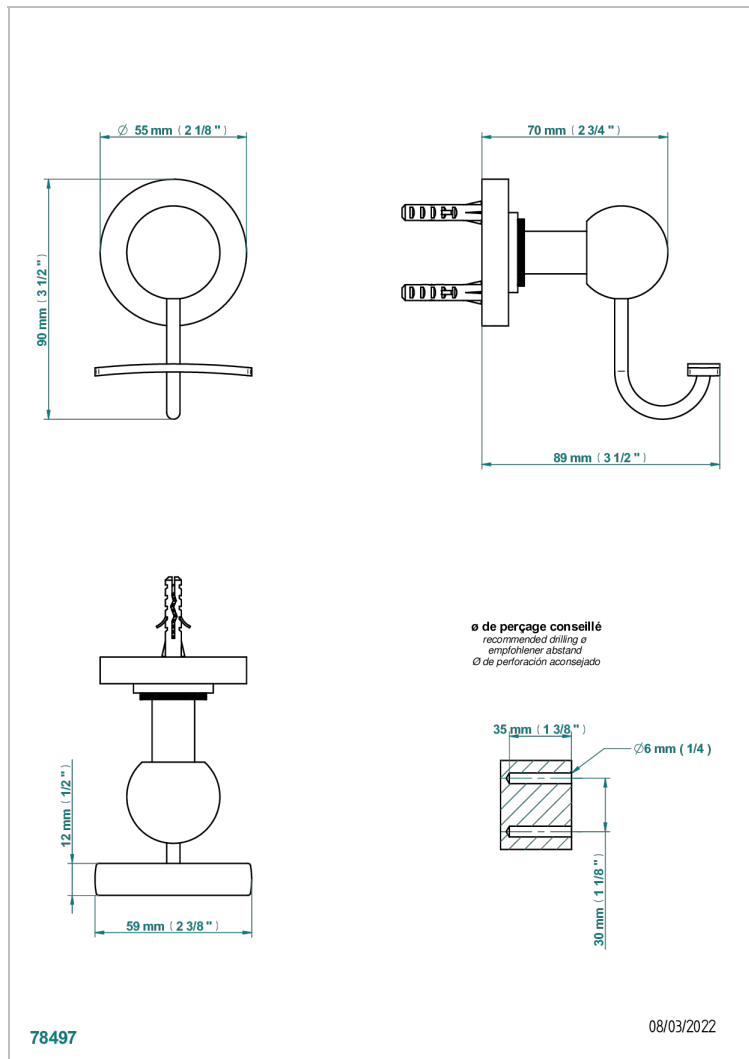

HAMPTONS WITH LEVER HANDLES

G4S-510

Robe hook

CHARACTERISTIC

- Hamptons with lever handles
- Robe hook

AVAILABLE FINITIONS

Antique nickel - H28
Black ceram - D30
Blush PVD - H62
Brass color PVD - H49
Brown bronze color PVD - F33
Gold color PVD - H52