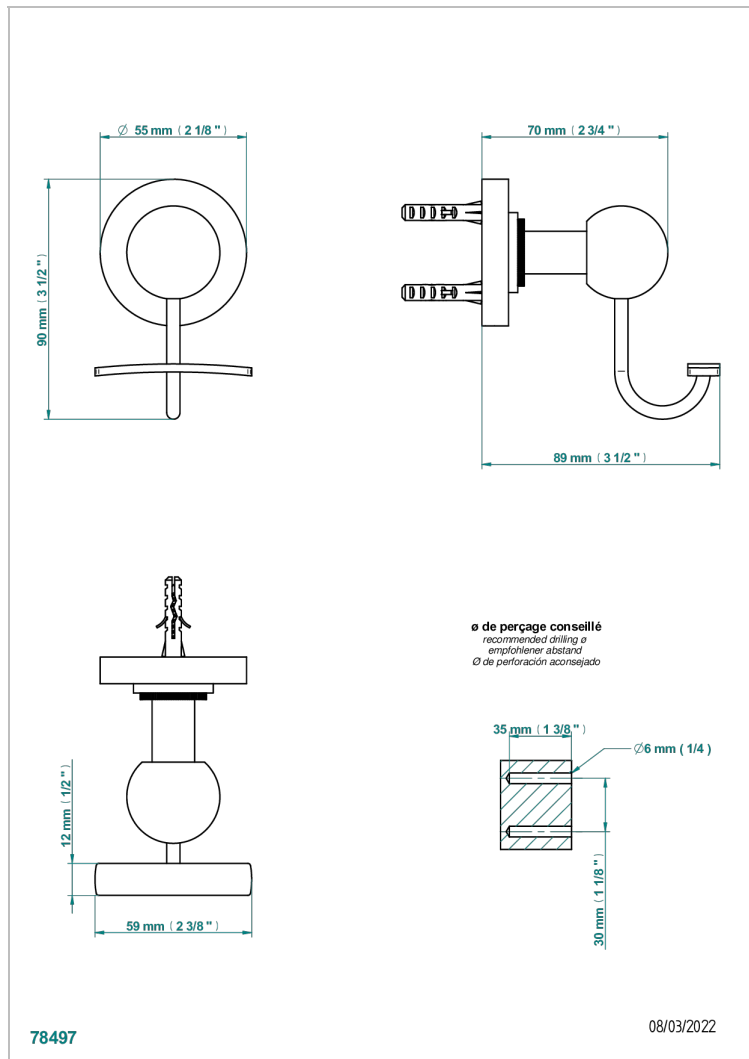

# HAMPTONS WITH LEVER HANDLES

G4S-510

Robe hook

## CHARACTERISTIC

- Hamptons with lever handles
- Robe hook