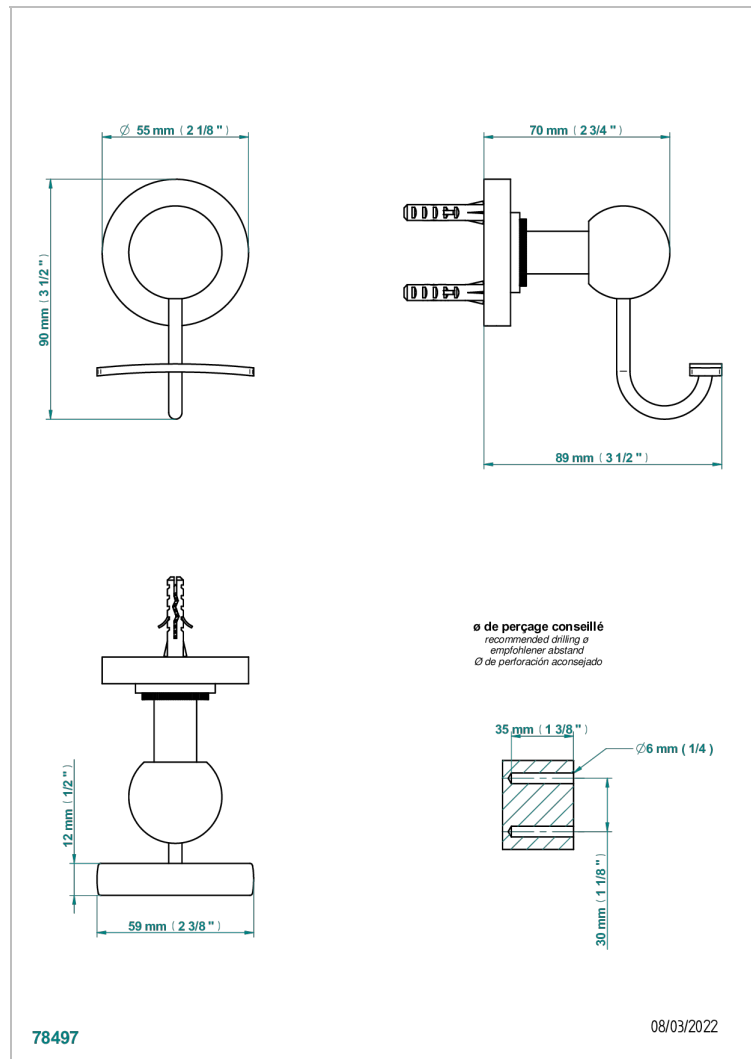

# HAMPTONS WITH LEVER HANDLES

G4S-510

Robe hook

## CHARACTERISTIC

- Hamptons with lever handles
- Robe hook