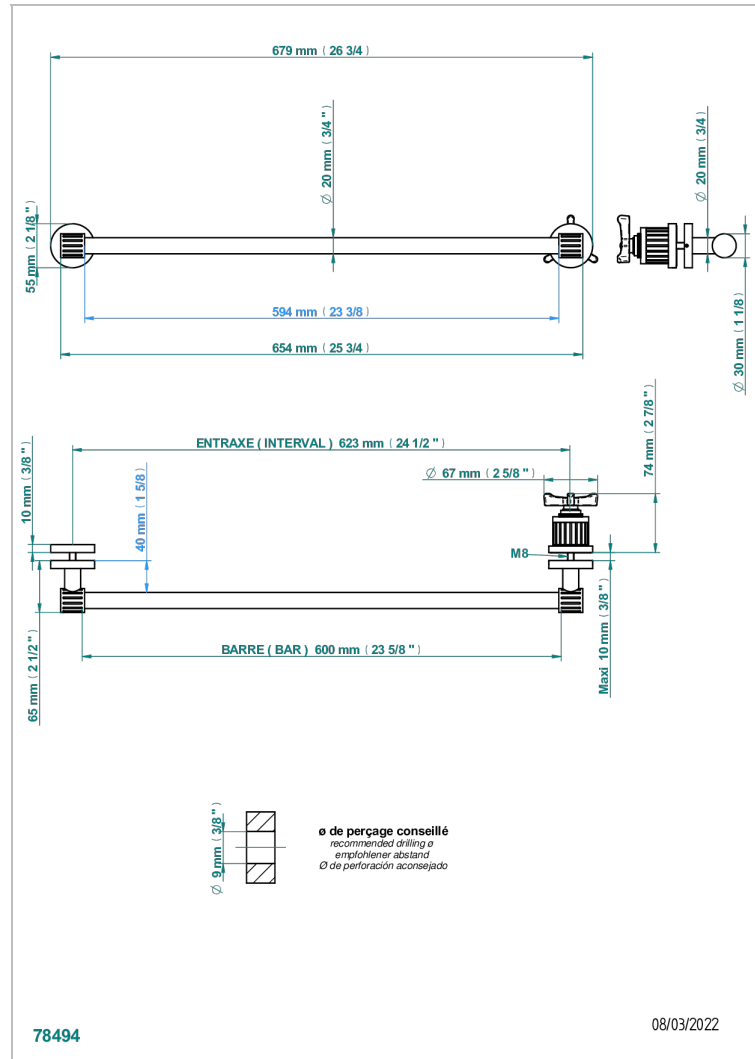

Towel rail with one rail lg 600 mm for glass door with knob on side and escutcheon the other side

CARACTERÍSTICAS

- Hamptons
- Towel rail with one rail lg 600 mm for glass door with knob on side and escutcheon the other side