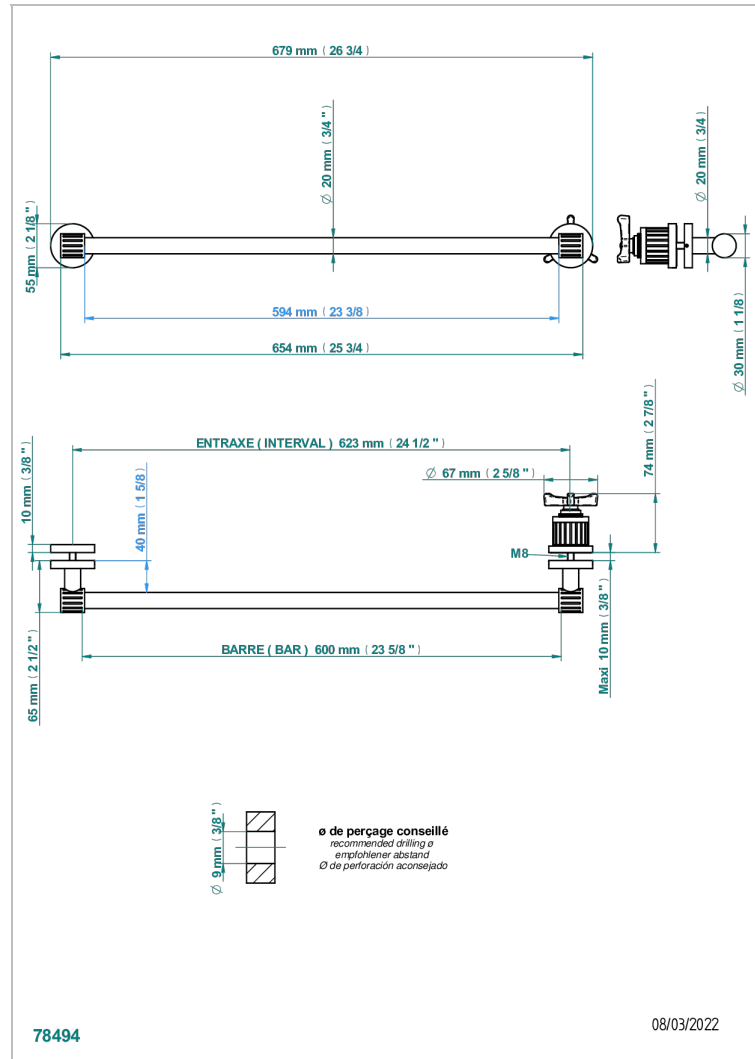

Towel rail with one rail lg 600 mm for glass door with knob on side and escutcheon the other side

CHARACTERISTIC

- Hamptons
- Towel rail with one rail lg 600 mm for glass door with knob on side and escutcheon the other side