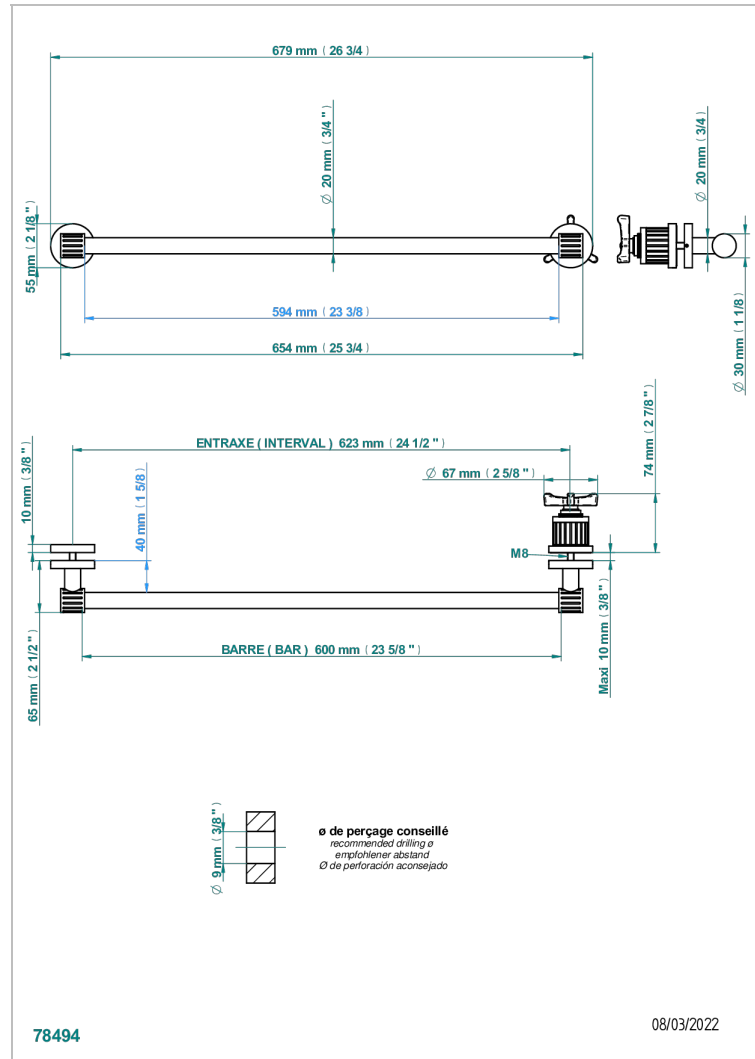

Towel rail with one rail lg 600 mm for glass door with knob on side and escutcheon the other side

### CHARACTERISTIC

- Hamptons
- Towel rail with one rail lg 600 mm for glass door with knob on side and escutcheon the other side