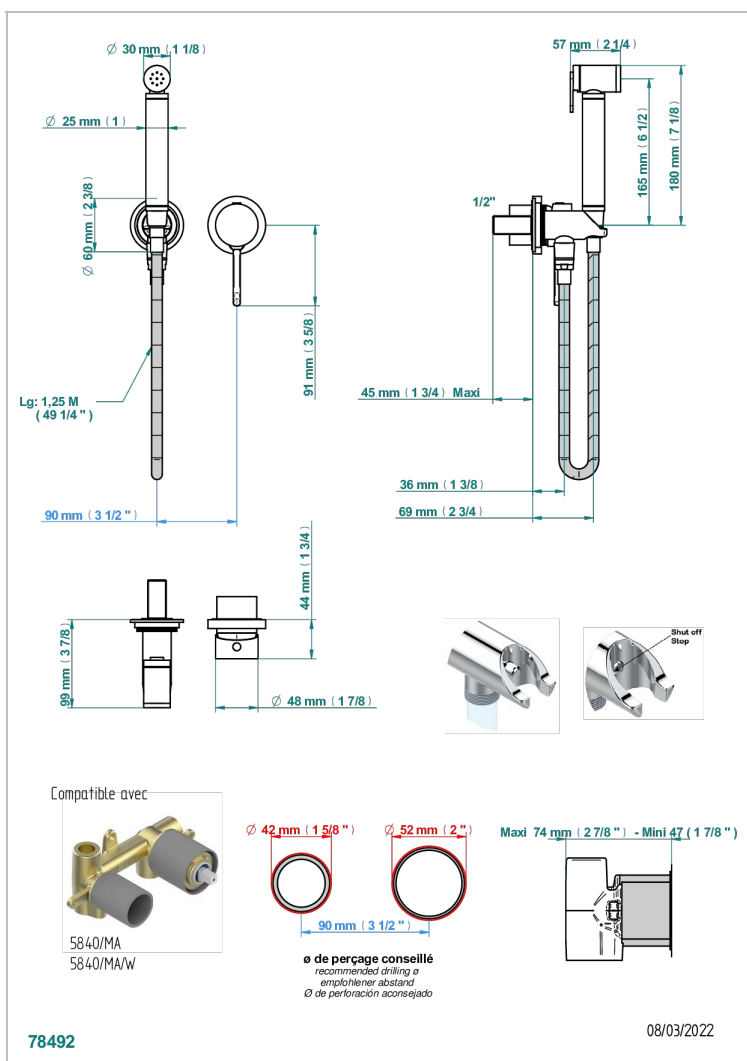

# HAMPTONS WITH LEVER HANDLES

G4S-5840/MBG

Trim only for WC douche including: trigger spray, wall mounted single lever mixer, reinforced hose (49 1/4"), wall outlet with integrated elbow with safety stopper

## CHARACTERISTIC

- ACS : 19ACCLY412

## RELATED SKU'S

- Ref. G00-5840/MAUS Rough parts for concealed wall-mounted mixer with 1/2" outlet