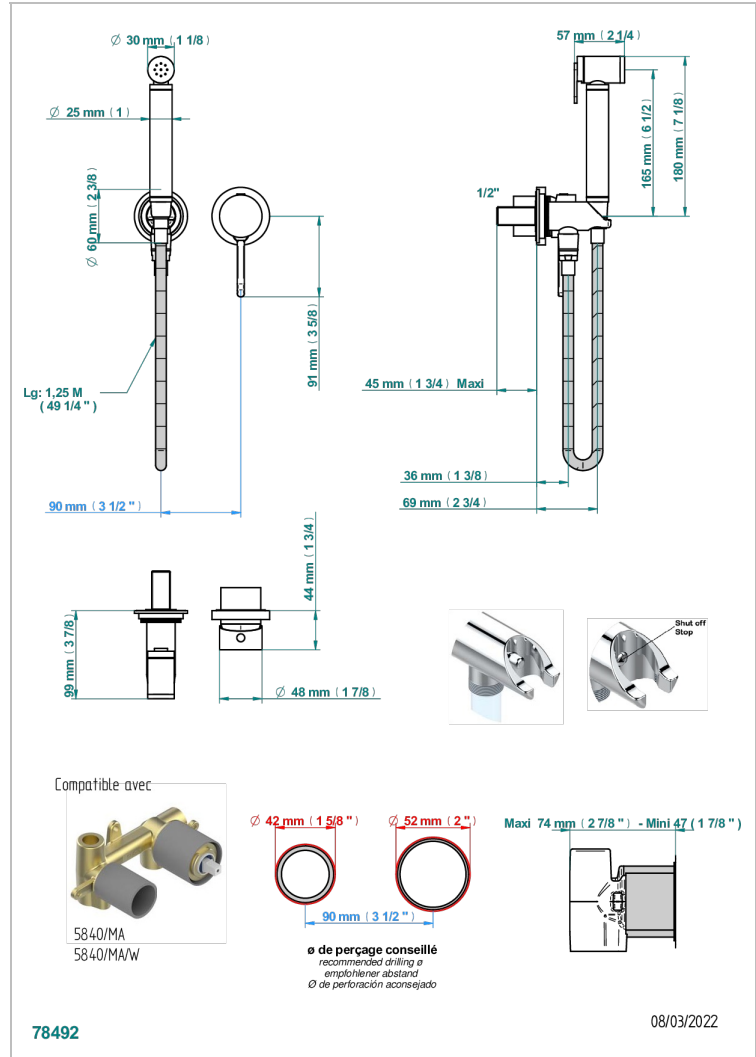

Trim only for WC douche including: trigger spray, wall mounted single lever mixer, reinforced hose (49 1/4"), wall outlet with integrated elbow with safety stopper

### CHARACTERISTIC

- ACS : 19ACCLY412

### RELATED SKU'S

- Ref. G00-5840/MAUS Rough parts for concealed wall-mounted mixer with 1/2" outlet