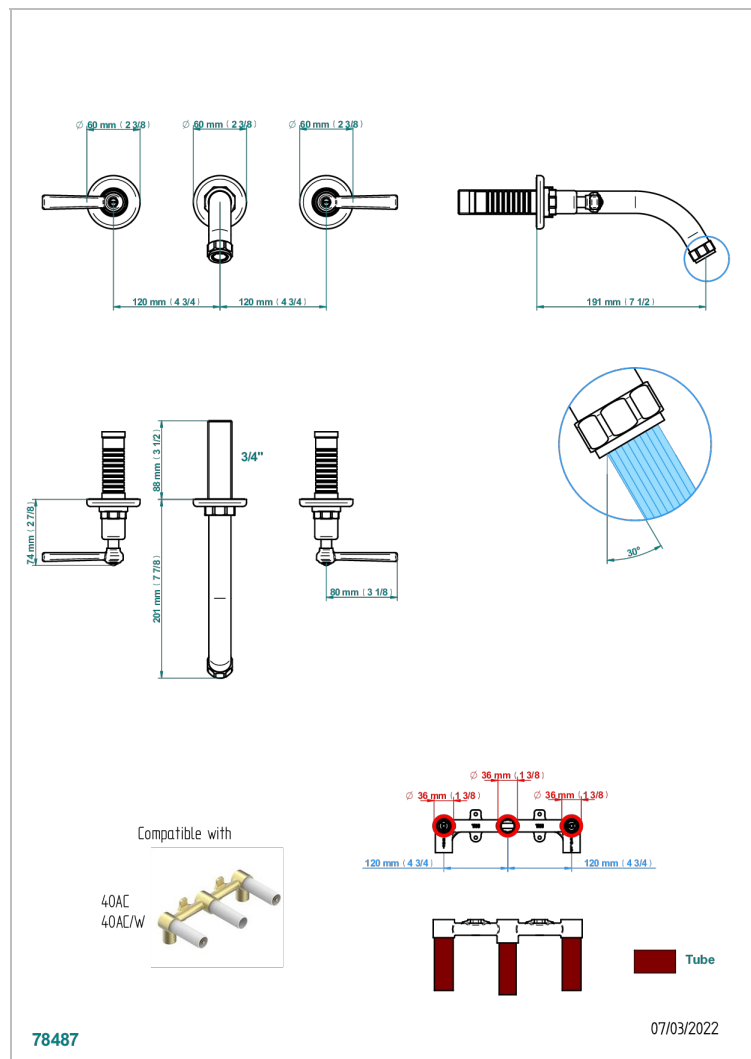

CLUB SAINT-GERMAIN WITH LEVER HANDLES

G7J-40GBUS

Trim for wall mounted 3-hole lavatory set only

CHARACTERISTIC

- Club Saint-Germain with lever handles
- Trim for wall mounted 3-hole lavatory set only

RELATED SKU'S

- Ref. G00-40AM/US Rough parts for wall set (one counter clockwise and one clockwise cartridges)

AVAILABLE FINITIONS

Black ceram - D30

Blush PVD - H62

Brass color PVD - H49

Brown bronze color PVD - F33

Chrome polished - A02