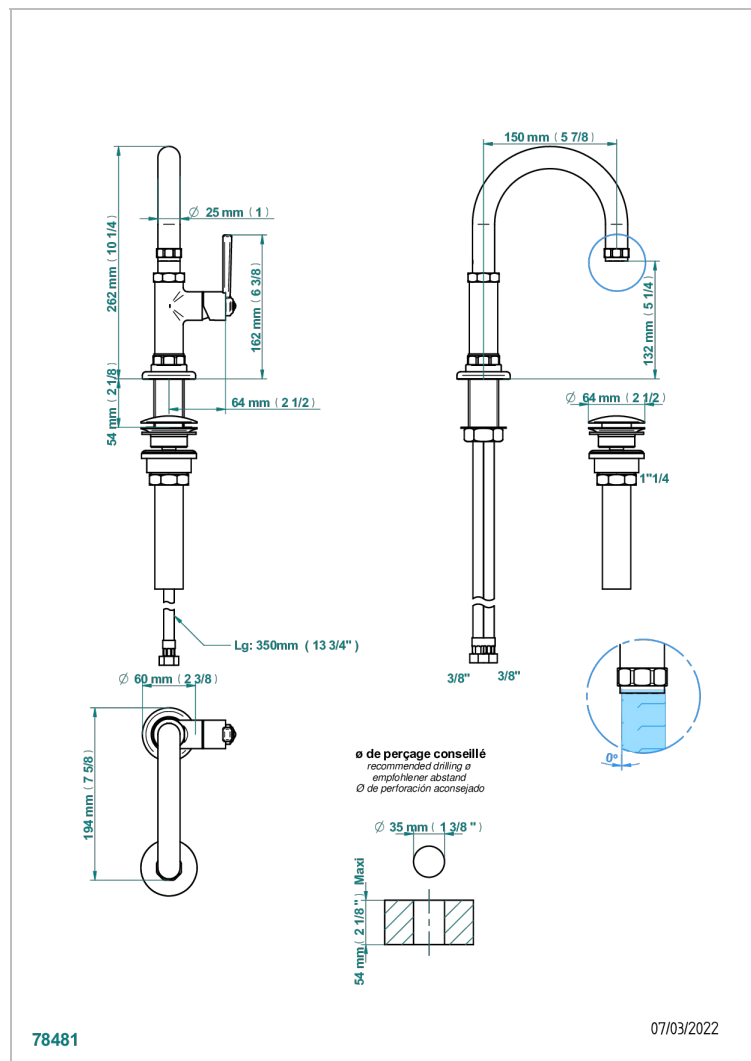

CLUB SAINT-GERMAIN WITH LEVER HANDLES

G7J-6500/US

Single lever faucet with drain

CHARACTERISTIC

- ASME : ASME A112.18.1-2011/CSA B125.1-11

STANDARDS

AVAILABLE FINITIONS

Black ceram - D30