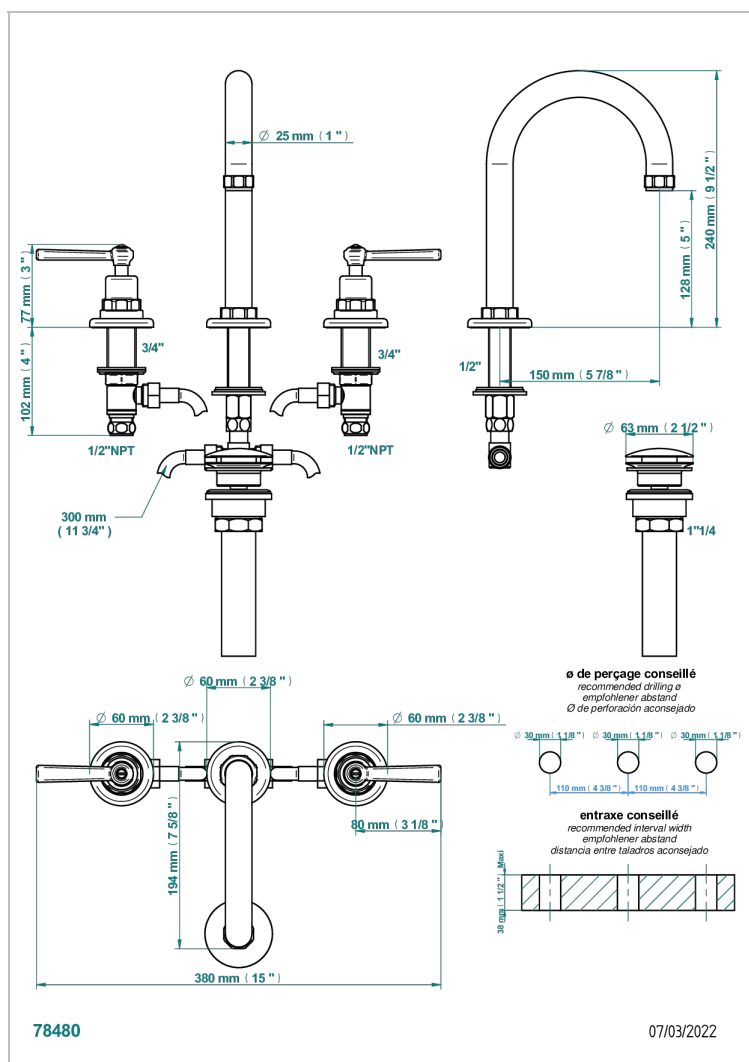

# CLUB SAINT-GERMAIN CON MANETAS

G7J-151/US

Rim mounted 3-hole basin mixer with waste

78480

07/03/2022

## CARACTERÍSTICAS

- Club Saint-Germain con manetas
- Rim mounted 3-hole basin mixer with waste