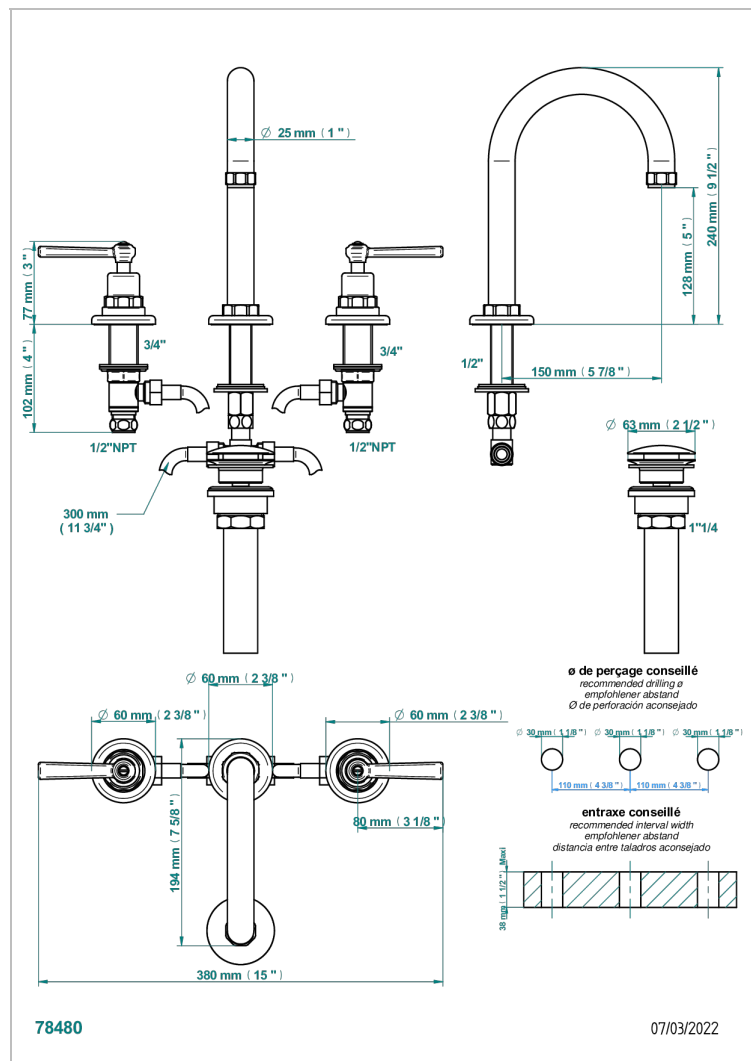

CLUB SAINT-GERMAIN WITH LEVER HANDLES

G7J-151/US

Widespread lavatory set with drain

CHARACTERISTIC

- Club Saint-Germain with lever handles
- Widespread lavatory set with drain

AVAILABLE FINITIONS

Black ceram - D30
Blush PVD - H62
Brass color PVD - H49
Brown bronze color PVD - F33
Chrome polished - A02
Chrome polished / gold polished - G02

Matt nickel (American satin) - C01
Matt nickel color PVD - H56
Natural smoked Brass - A13
Nickel antique / Sovereign - H28
Nickel color PVD - H55
Nickel polished - B01

Soft gold - F30
Soft matt gold - F31
Umber PVD - H66