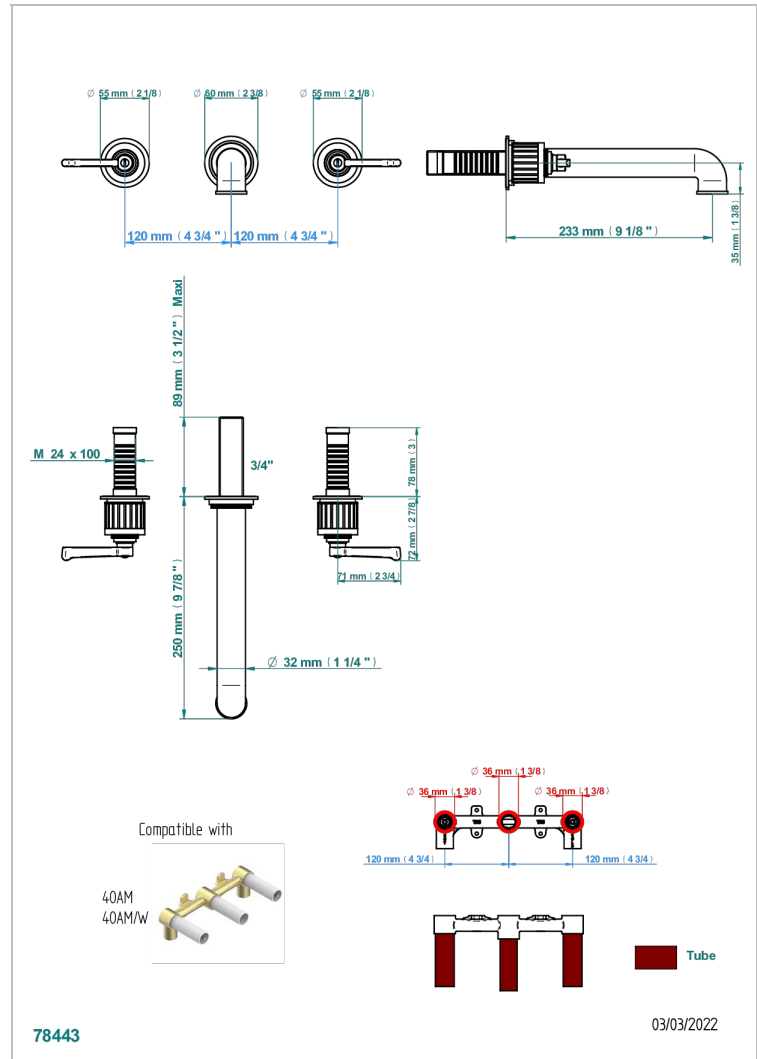

# HAMPTONS WITH LEVER HANDLES

G4S-41SGB

Trim for wall mounted 3-hole bath set only

## CHARACTERISTIC

- Hamptons with lever handles
- Trim for wall mounted 3-hole bath set only

## RELATED SKU'S

- Ref. G00-40AM/US Rough parts for wall set (one counter clockwise and one clockwise cartridges)