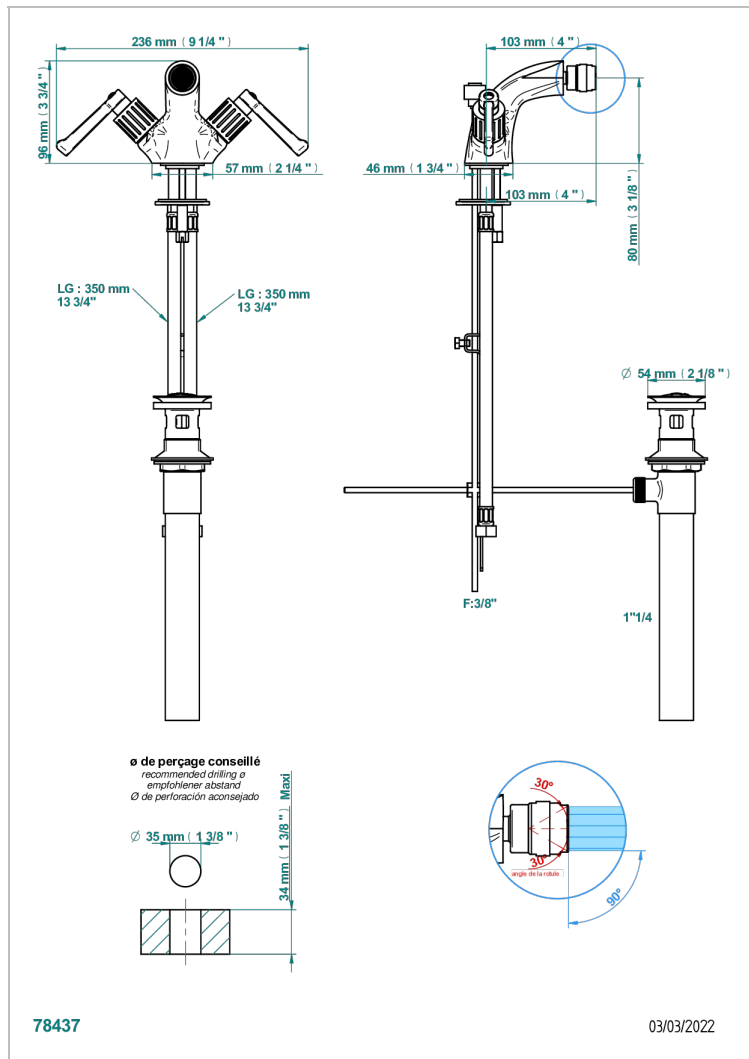

HAMPTONS WITH LEVER HANDLES

G4S-3202/US

Single hole bidet faucet with drain

CHARACTERISTIC

- ASME : ASME A112.18.1-2011/CSA B125.1-11

STANDARDS

AVAILABLE FINITIONS

Black ceram - D30
Blush PVD - H62
Brass color PVD - H49
Brown bronze color PVD - F33
Chrome polished - A02
Copper antique matt, coated - H07