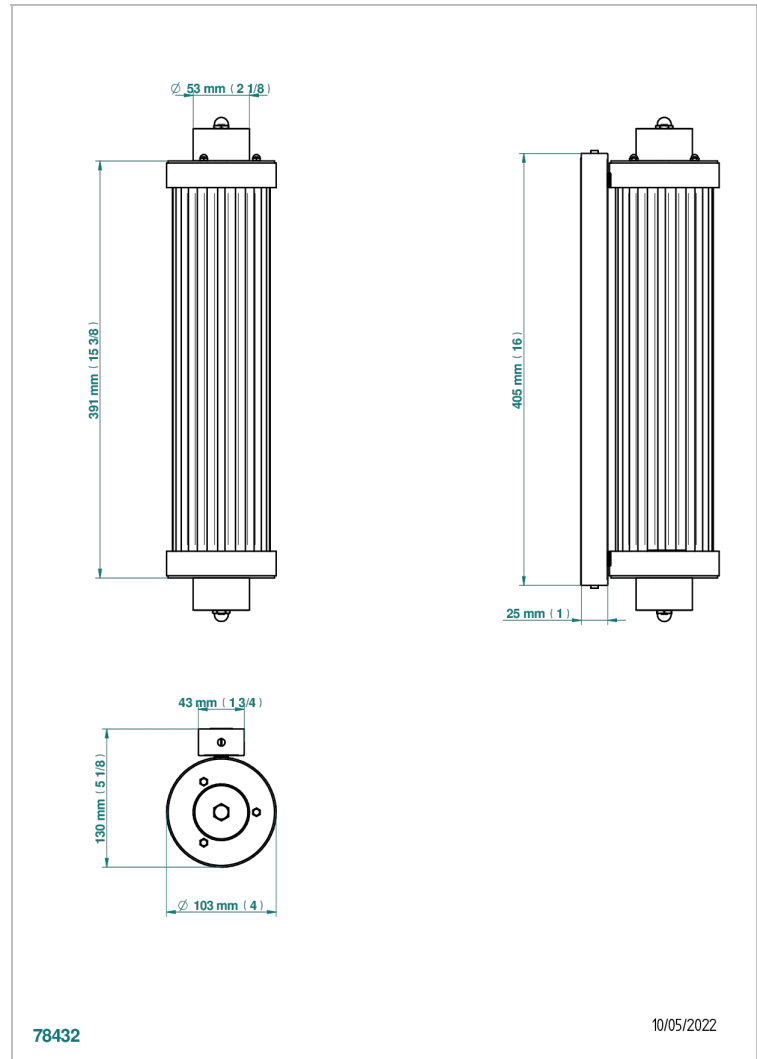

GRAND CENTRAL WHITE ONYX WITH LEVER HANDLES

U9S-534/T1

Acropole Wall mounted sconce

CHARACTERISTIC

- Grand central White Onyx with lever handles
- Acropole Wall mounted sconce

AVAILABLE FINITIONS

Antique nickel - H28
Black ceram - D30
Blush PVD - H62
Brass color PVD - H49
Brown bronze color PVD - F33
Gold color PVD - H52