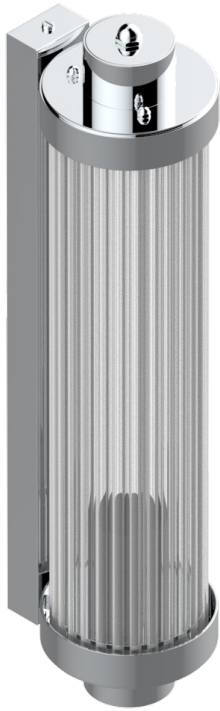

GRAND CENTRAL WHITE ONYX WITH LEVER HANDLES

U9S-534/T1

Acropole Wall mounted sconce

CHARACTERISTIC

- Grand central White Onyx with lever handles
- Acropole Wall mounted sconce

AVAILABLE FINITIONS

Antique nickel - H28
Black ceram - D30
Blush PVD - H62
Brass color PVD - H49
Brown bronze color PVD - F33
Gold color PVD - H52

Graphite PVD - H64
Lacquered light bronze - D01
Matt Umber PVD - H67
Matt blush PVD - H60
Matt brass color PVD - H50
Matt brown bronze color PVD - F34

Matt chrome - C02
Matt gold - F07
Matt gold color PVD - H53
Matt graphite PVD - H65
Matt nickel (color finish) - C01
Matt nickel color PVD - H56

Natural smoked Brass - A13
Nickel color PVD - H55
Polished chrome (color finish) - A02
Polished gold (color finish) - F01
Polished nickel - B01
Soft gold - F30

Soft matt gold - F31
Umber PVD - H66
Varnished matt antique red copper (color finish) - H07