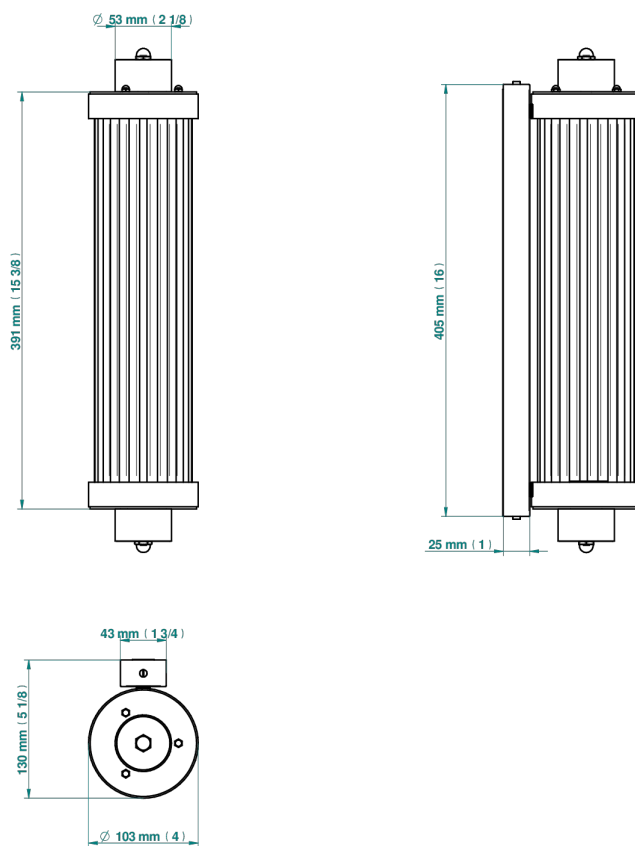

# GRAND CENTRAL WHITE ONYX WITH LEVER HANDLES

U9S-534/T1

Acropole Wall mounted sconce

78432

10/05/2022

## CARACTERÍSTICAS

- Grand central White Onyx with lever handles
- Acropole Wall mounted sconce