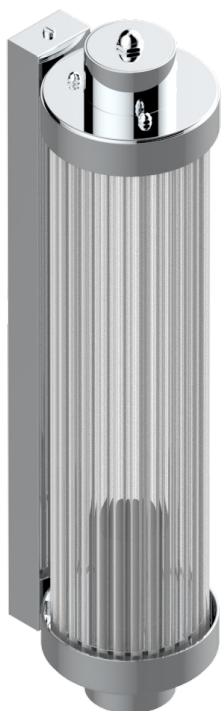

# GRAND CENTRAL WHITE ONYX WITH LEVER HANDLES

U9S-534/T1

Acropole Wall mounted sconce

78432

10/05/2022

## CHARACTERISTIC

- Grand central White Onyx with lever handles
- Acropole Wall mounted sconce

## AVAILABLE FINITIONS

Antique nickel - H28  
Black ceram - D30  
Blush PVD - H62  
Brass color PVD - H49  
Brown bronze color PVD - F33  
Gold color PVD - H52

Graphite PVD - H64  
Lacquered light bronze - D01  
Matt Umber PVD - H67  
Matt blush PVD - H60  
Matt brass color PVD - H50  
Matt brown bronze color PVD - F34

Matt chrome - C02  
Matt gold - F07  
Matt gold color PVD - H53  
Matt graphite PVD - H65  
Matt nickel (color finish) - C01  
Matt nickel color PVD - H56

Natural smoked Brass - A13  
Nickel color PVD - H55  
Polished chrome (color finish) - A02  
Polished gold (color finish) - F01  
Polished nickel - B01  
Soft gold - F30