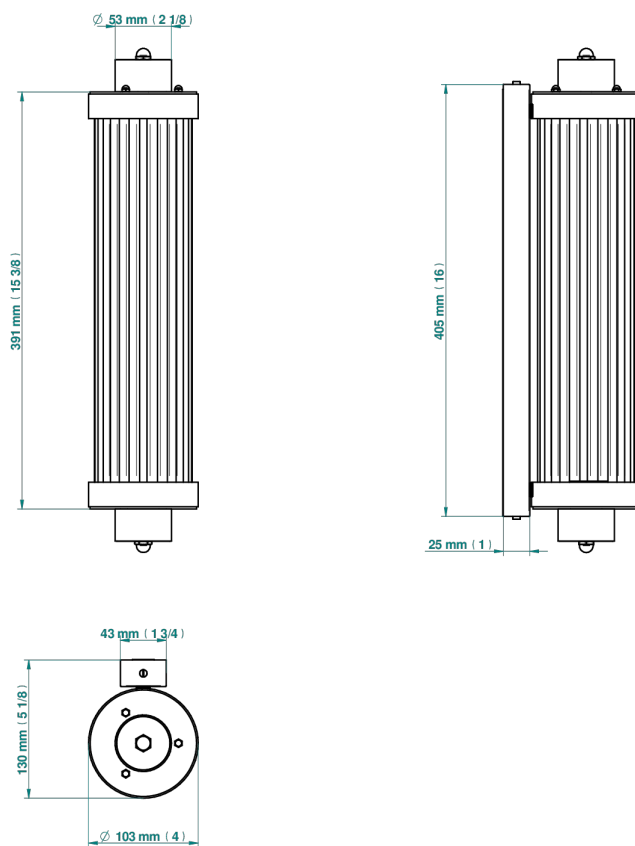

# GRAND CENTRAL WHITE ONYX WITH LEVER HANDLES

U9S-534/T1

Acropole Wall mounted sconce

78432

10/05/2022

## CHARACTERISTIC

- Grand central White Onyx with lever handles
- Acropole Wall mounted sconce