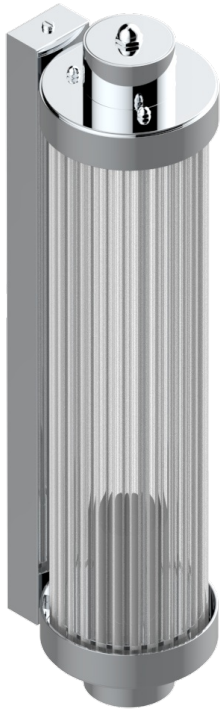

GRAND CENTRAL WHITE ONYX WITH LEVER HANDLES

U9S-534/T1

Acropole Wall mounted sconce

78432

10/05/2022

EIGENSCHAFTEN

- Grand central White Onyx with lever handles
- Acropole Wall mounted sconce

VERFÜGBARE OBERFLÄCHEN

Altnickel - H28
Blassgold - F30
Blassgold matt unlackiert - F31
Bronze hell - D01
Chrom - A02
Chrom matt - C02

Gold - F01
Gold matt - F07
Kupfer altrot matt lackiert - H07
Mattschwarz keramik - D30
Natural smoked Brass - A13
Nickel matt - C01

Pvd blush - H62
Pvd blush matt - H60
Pvd bronze braun - F33
Pvd bronze braun matt - F34
Pvd gold - H52
Pvd gold matt - H53

Pvd graphite - H64
Pvd graphite matt - H65
Pvd messing - H49
Pvd messing matt - H50
Pvd nickel - H55
Pvd nickel matt - H56

Pvd umber - H66
Pvd umber matt - H67
Silbernickel - B01