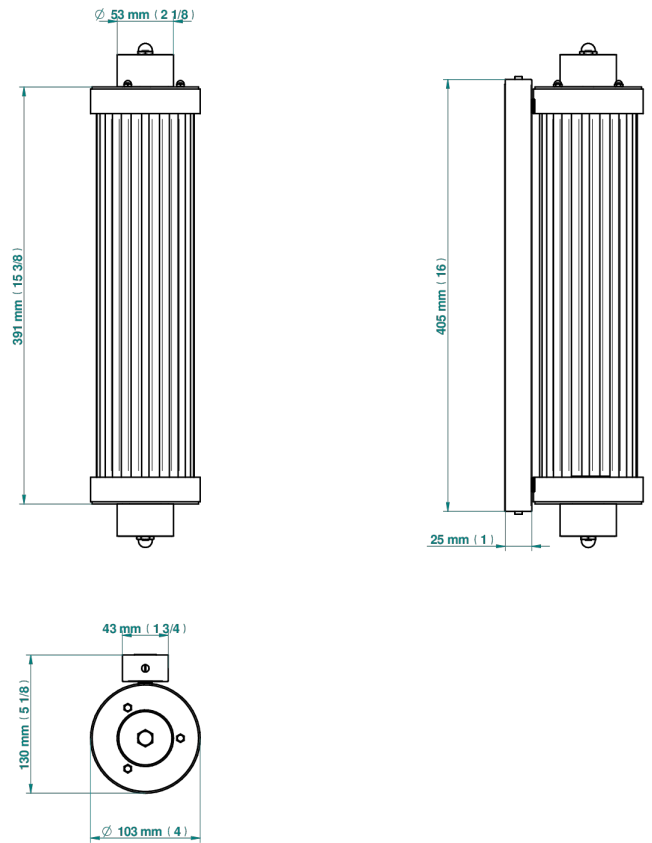

GRAND CENTRAL WHITE ONYX WITH LEVER HANDLES

U9S-534/T1

Acropole Wall mounted sconce

78432

10/05/2022

EIGENSCHAFTEN

- Grand central White Onyx with lever handles
- Acropole Wall mounted sconce

VERFÜGBARE OBERFLÄCHEN