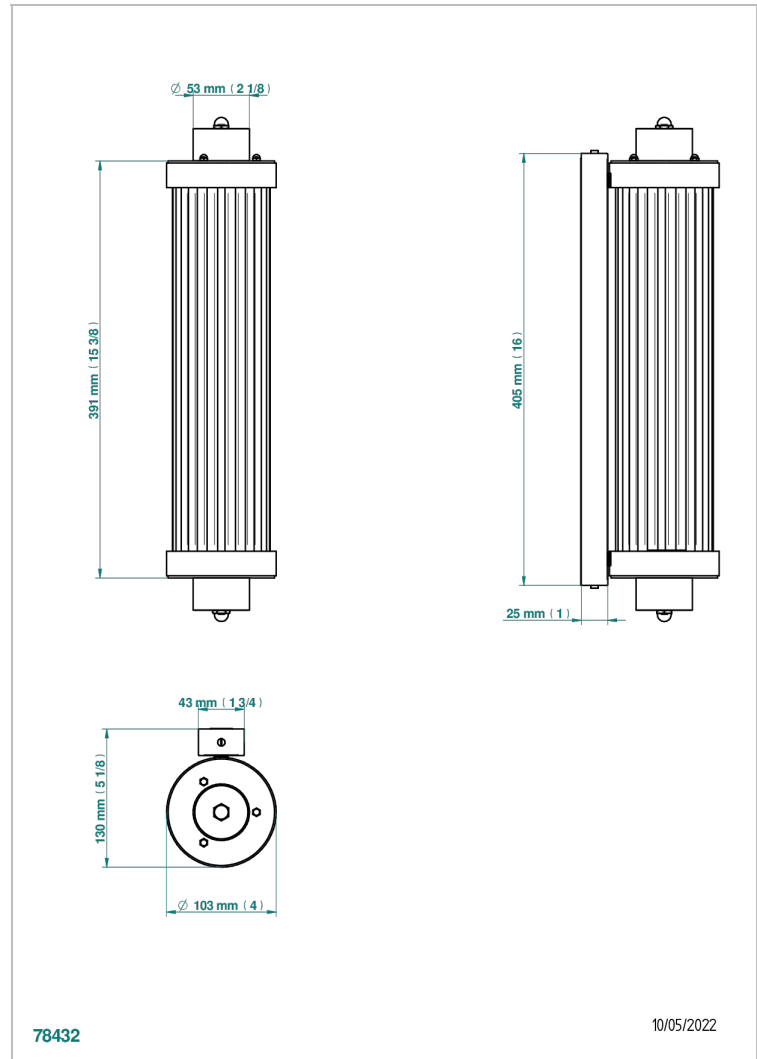

# GRAND CENTRAL WHITE ONYX WITH LEVER HANDLES

U9S-534/T1

Acropole Wall mounted sconce

## CARACTERÍSTICAS

- Grand central White Onyx with lever handles
- Acropole Wall mounted sconce