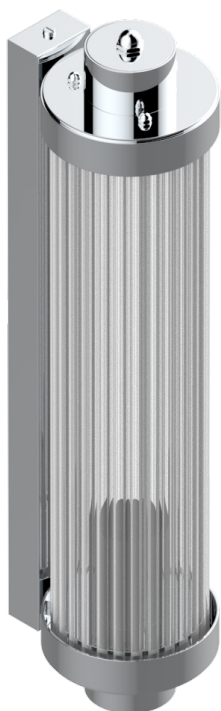

GRAND CENTRAL WHITE ONYX WITH LEVER HANDLES

U9S-534/T1

Acropole Wall mounted sconce

78432

10/05/2022

CHARACTERISTIC

- Grand central White Onyx with lever handles
- Acropole Wall mounted sconce

AVAILABLE FINITIONS

Antique nickel - H28
Black ceram - D30
Blush PVD - H62
Brass color PVD - H49
Brown bronze color PVD - F33
Gold color PVD - H52

Graphite PVD - H64
Lacquered light bronze - D01
Matt Umber PVD - H67
Matt blush PVD - H60
Matt brass color PVD - H50
Matt brown bronze color PVD - F34

Matt chrome - C02
Matt gold - F07
Matt gold color PVD - H53
Matt graphite PVD - H65
Matt nickel (color finish) - C01
Matt nickel color PVD - H56

Natural smoked Brass - A13
Nickel color PVD - H55
Polished chrome (color finish) - A02
Polished gold (color finish) - F01
Polished nickel - B01
Soft gold - F30

Soft matt gold - F31
Umber PVD - H66
Varnished matt antique red copper
(color finish) - H07