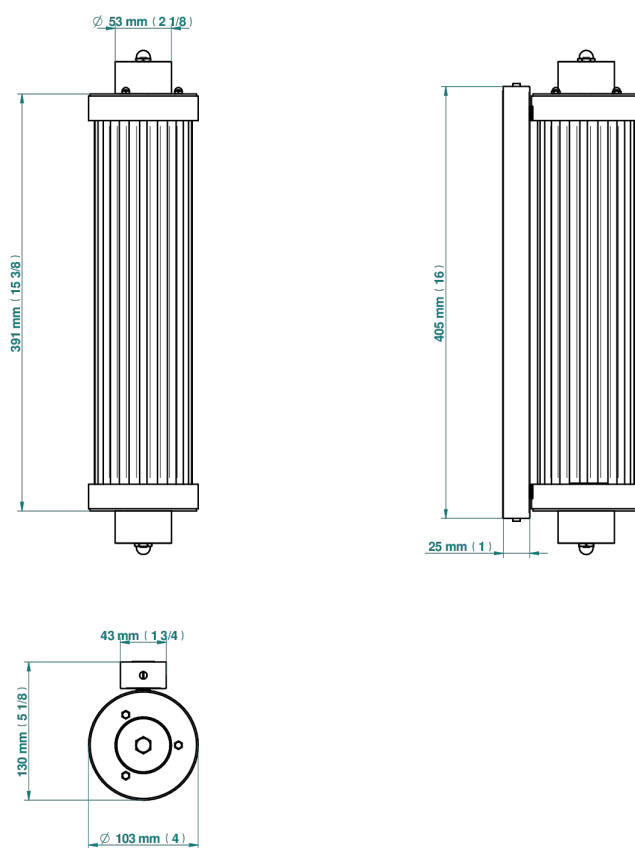

GRAND CENTRAL WHITE ONYX WITH LEVER HANDLES

U9S-534/T1

Acropole Wall mounted sconce

78432

10/05/2022

CHARACTERISTIC

- Grand central White Onyx with lever handles
- Acropole Wall mounted sconce

AVAILABLE FINITIONS