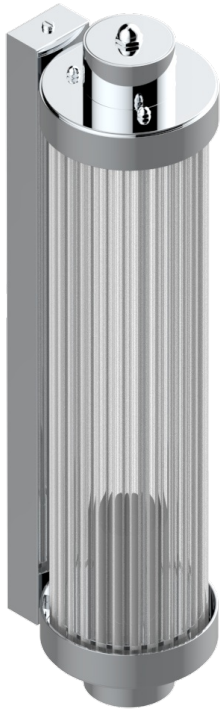

# GRAND CENTRAL WHITE ONYX WITH LEVER HANDLES

U9S-534/T1

Acropole Wall mounted sconce

78432

10/05/2022

## EIGENSCHAFTEN

- Grand central White Onyx with lever handles
- Acropole Wall mounted sconce

## VERFÜGBARE OBERFLÄCHEN

Altnickel - H28  
Blassgold - F30  
Blassgold matt unlackiert - F31  
Bronze hell - D01  
Chrom - A02  
Chrom matt - C02

Gold - F01  
Gold matt - F07  
Kupfer altrot matt lackiert - H07  
Mattschwarz keramik - D30  
Natural smoked Brass - A13  
Nickel matt - C01

Pvd blush - H62  
Pvd blush matt - H60  
Pvd bronze braun - F33  
Pvd bronze braun matt - F34  
Pvd gold - H52  
Pvd gold matt - H53

Pvd graphite - H64  
Pvd graphite matt - H65  
Pvd messing - H49  
Pvd messing matt - H50  
Pvd nickel - H55  
Pvd nickel matt - H56