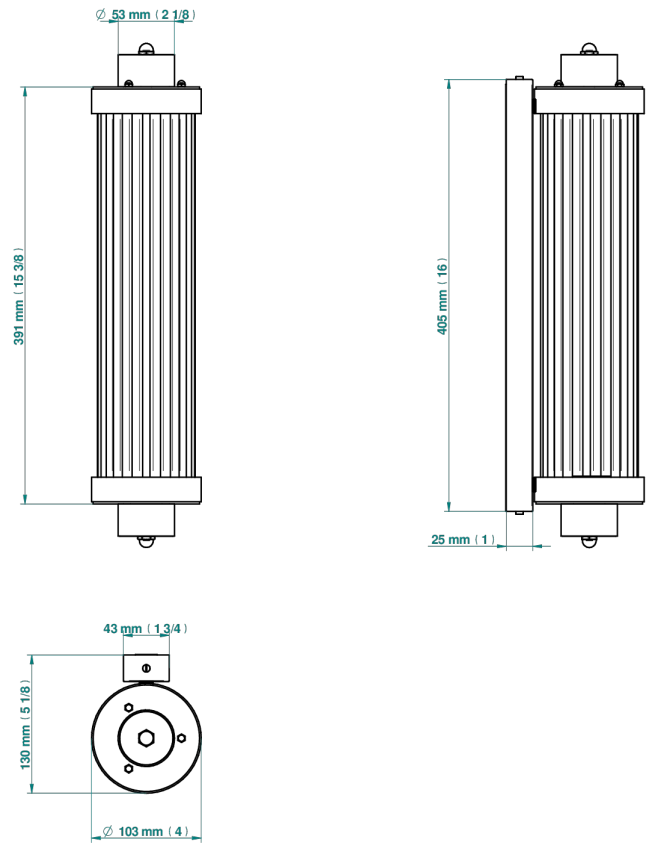

# GRAND CENTRAL WHITE ONYX WITH LEVER HANDLES

U9S-534/T1

Acropole Wall mounted sconce

78432

10/05/2022

## EIGENSCHAFTEN

- Grand central White Onyx with lever handles
- Acropole Wall mounted sconce